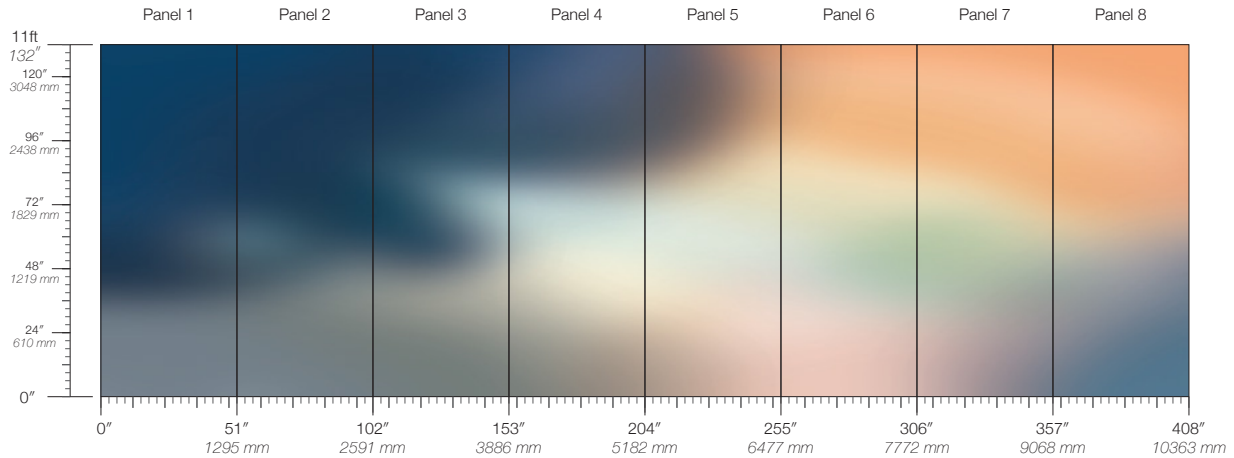

Aura Svad

Suitable for residential and commercial projects

COLOR

Svad

STOCK

Made to order

REPEAT

Non-repeating

CONTACT

sales@calicowallpaper.com
+1 718 243 1705
57 Lisenard Street
New York, NY 10013 USA

ITEM

2406

MINIMUM

1 panel

LEAD TIME

4 weeks to print

CONTENT

Type II Vinyl

MAINTENANCE

Water-based cleanser

ORIGIN

USA

DISCLAIMER

Panel maps represent mural artwork only. Reference the physical sample for color and texture.

PANEL WIDTH

51" / 1295 mm trimmed

FLAMMABILITY

ASTM E84 Adhered Class A

DETAILS

Custom options available

PANEL HEIGHT

132" / 3353 mm standard
192" / 4877 mm extended

ENVIRONMENTAL

Recycled Content, Phthalate Free
Low VOC, HPD Available

PRICE

Available upon request