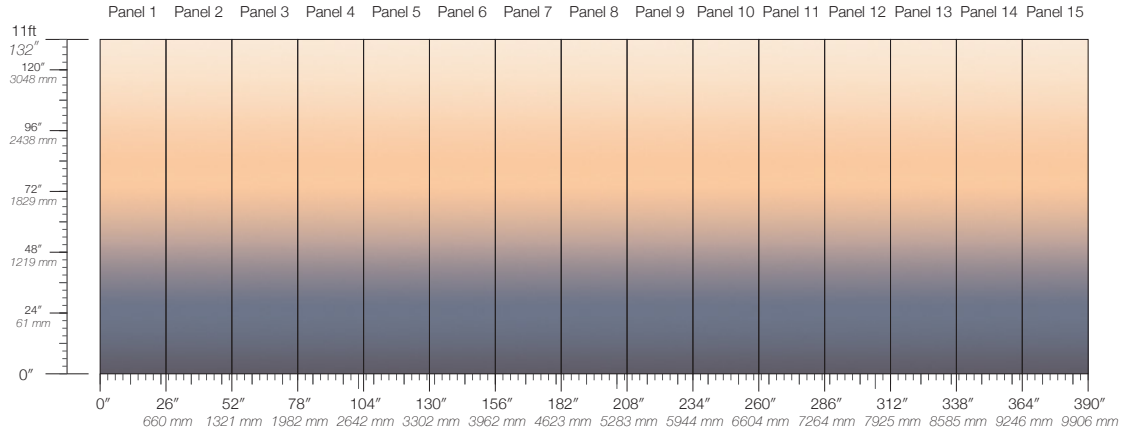

Aurora Heaven

Suitable for residential and some commercial projects

COLOR

Heaven

STOCK

Made to order

MAINTENANCE

Water-based cleanser

CONTACT

sales@calicowallpaper.com
+1 718 243 1705
57 Lispenard Street
New York, NY 10013 USA

ITEM

1165

LEAD TIME

4 weeks to print

ENVIRONMENTAL

FSC Certified Content

CONTENT

Clay-Coated Paper

MINIMUM

1 panel

SPECS

100% Cellulose face
Non-woven backing
7.1 oz per linear yard
117 g per linear meter
Smooth surface texture

DISCLAIMER

Refer to our website to see the full mural artwork. Reference the physical sample for color and texture. Panel maps represent mural artwork only.

PANEL WIDTH

26" / 661 mm trimmed

PRICE

Available upon request

PANEL HEIGHT

132" / 3353 mm standard
192" / 4877 mm extended

ORIGIN

USA

TESTING

(US) ASTM E84 Adhered Class A

REPEAT

Non-repeating

DETAILS

Custom options available