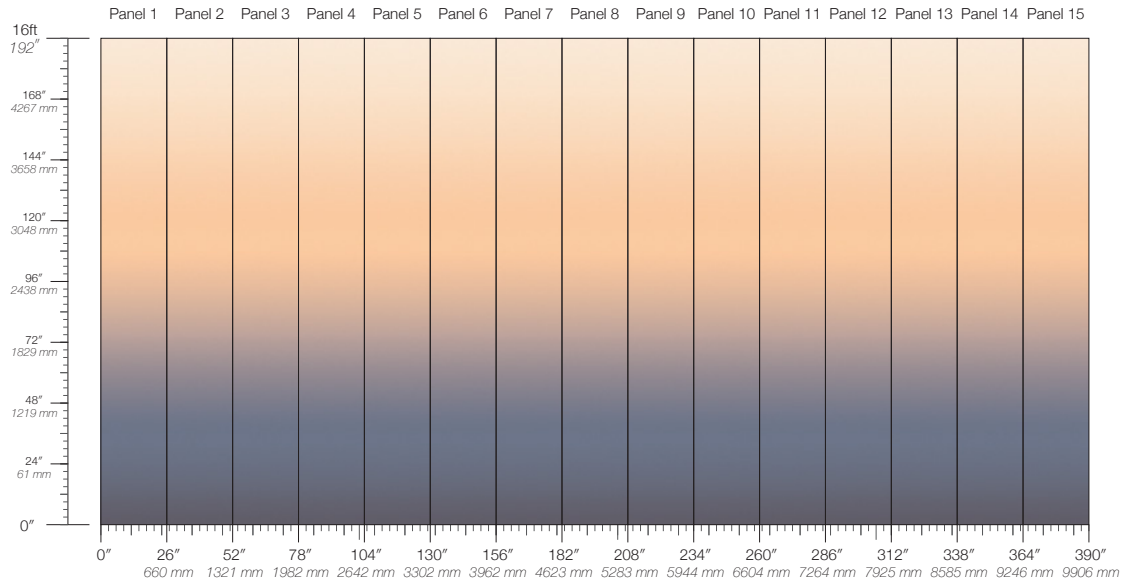

Aurora Heaven

Suitable for residential and some commercial projects

COLOR

Heaven

STOCK

Made to order

MAINTENANCE

Water-based cleanser

CONTACT

sales@calicowallpaper.com
+1 718 243 1705
57 Lispenard Street
New York, NY 10013 USA

ITEM

1165

LEAD TIME

4 weeks to print

ENVIRONMENTAL

FSC Certified Content

CONTENT

Clay-Coated Paper

MINIMUM

1 panel

SPECS

100% Cellulose face
Non-woven backing
7.1 oz per linear yard
117 g per linear meter
Smooth surface texture

DISCLAIMER

Refer to our website to see the full mural artwork. Reference the physical sample for color and texture. Panel maps represent mural artwork only.

PANEL WIDTH

26" / 661 mm trimmed

PRICE

Available upon request

PANEL HEIGHT

132" / 3353 mm standard
192" / 4877 mm extended

ORIGIN

USA

TESTING

(US) ASTM E84 Adhered Class A

REPEAT

Non-repeating

DETAILS

Custom options available