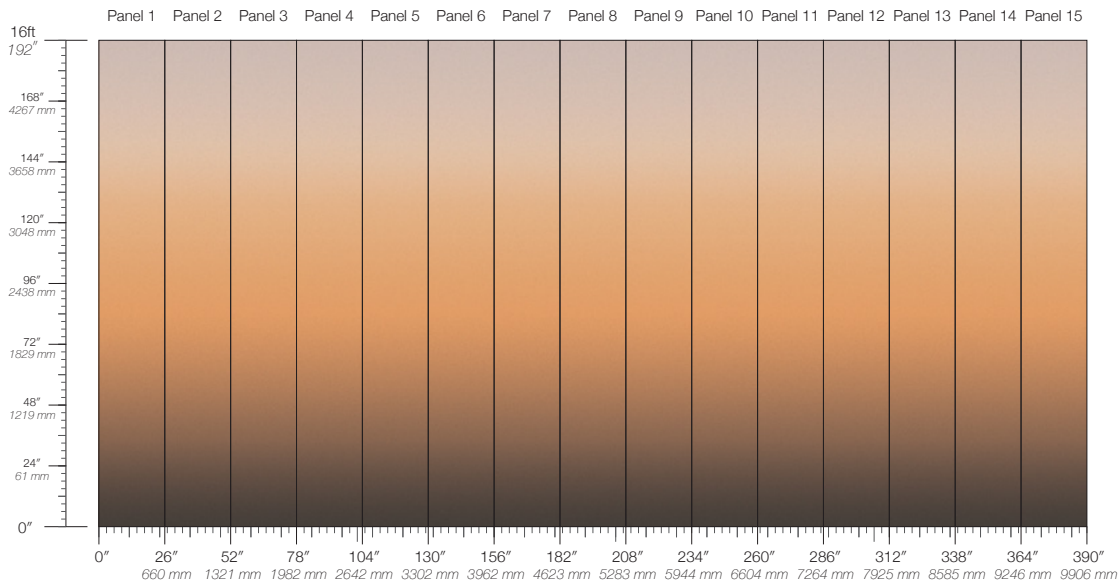

Aurora Silhouette

Suitable for residential and some commercial projects

COLOR
Silhouette

STOCK
Made to order

MAINTENANCE
Water-based cleanser

CONTACT
sales@calicowallpaper.com
+1 718 243 1705
57 Lispenard Street
New York, NY 10013 USA

ITEM
1178

LEAD TIME
4 weeks to print

ENVIRONMENTAL
FSC Certified Content

CONTENT
Clay-Coated Paper

MINIMUM
1 panel

SPECS
100% Cellulose face
Non-woven backing
7.1 oz per linear yard
117 g per linear meter
Smooth surface texture

DISCLAIMER
Refer to our website to see the full mural artwork. Reference the physical sample for color and texture. Panel maps represent mural artwork only.

PANEL WIDTH
26" / 661 mm trimmed

PRICE
Available upon request

PANEL HEIGHT
132" / 3353 mm standard
192" / 4877 mm extended

ORIGIN
USA

TESTING
(US) ASTM E84 Adhered Class A

REPEAT
Non-repeating

DETAILS
Custom options available