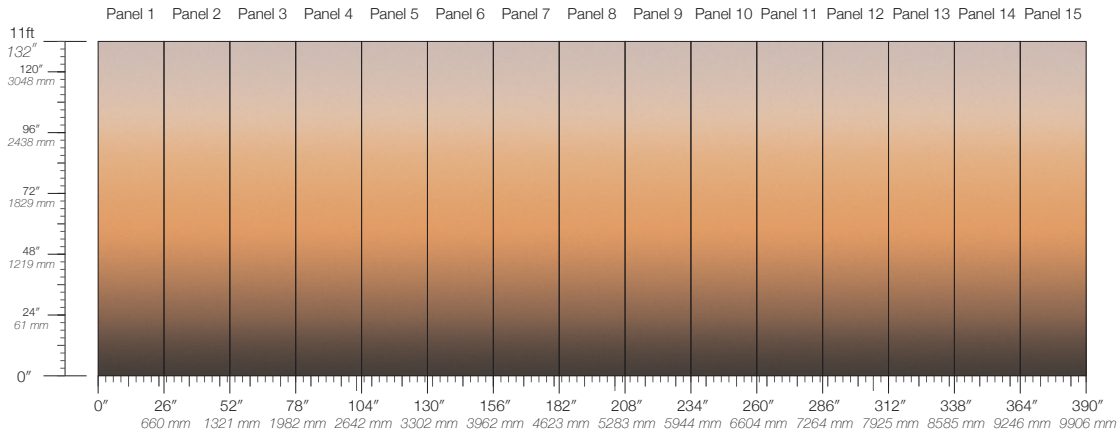

Aurora Silhouette

Suitable for residential and some commercial projects

COLOR
Silhouette

STOCK
Made to order

MAINTENANCE
Water-based cleanser

CONTACT
sales@calicowallpaper.com
+1 718 243 1705
57 Lispenard Street
New York, NY 10013 USA

ITEM
1178

LEAD TIME
4 weeks to print

ENVIRONMENTAL
FSC Certified Content

CONTENT
Clay-Coated Paper

MINIMUM
1 panel

SPECS
100% Cellulose face
Non-woven backing
7.1 oz per linear yard
117 g per linear meter
Smooth surface texture

DISCLAIMER
Refer to our website to see the full mural artwork. Reference the physical sample for color and texture. Panel maps represent mural artwork only.

PANEL WIDTH
26" / 661 mm trimmed

PRICE
Available upon request

PANEL HEIGHT
132" / 3353 mm standard
192" / 4877 mm extended

ORIGIN
USA

TESTING
(US) ASTM E84 Adhered Class A

REPEAT
Non-repeating

DETAILS
Custom options available