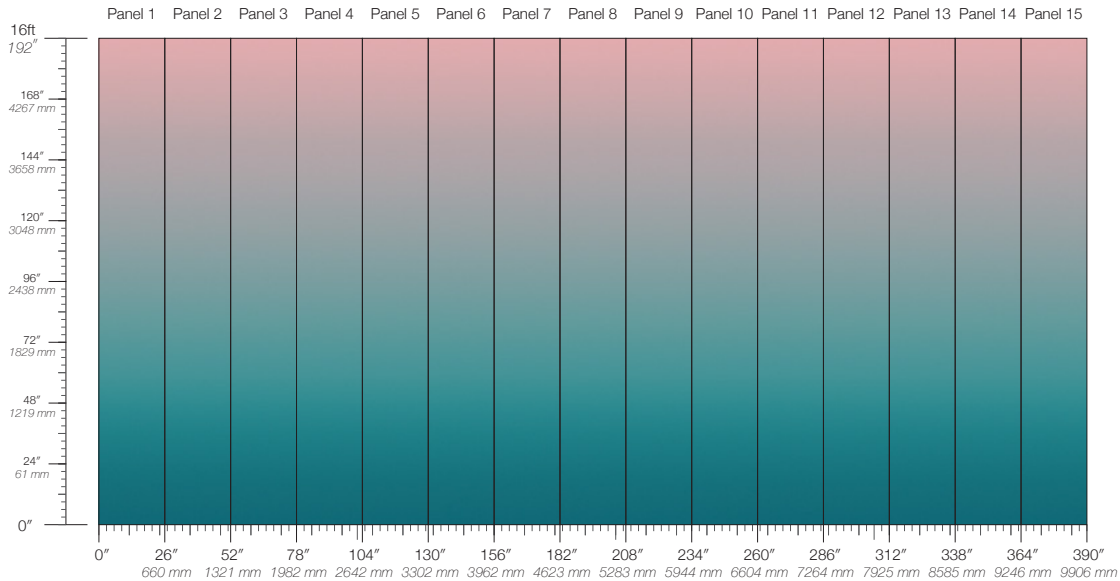

Aurora Yemoja

Suitable for residential and some commercial projects

COLOR

Yemoja

STOCK

Made to order

MAINTENANCE

Water-based cleanser

CONTACT

sales@calicowallpaper.com
+1 718 243 1705
57 Lispenard Street
New York, NY 10013 USA

ITEM

1180

LEAD TIME

4 weeks to print

ENVIRONMENTAL

FSC Certified Content

CONTENT

Clay-Coated Paper

MINIMUM

1 panel

SPECS

100% Cellulose face
Non-woven backing
7.1 oz per linear yard
117 g per linear meter
Smooth surface texture

DISCLAIMER

Refer to our website to see the full mural artwork. Reference the physical sample for color and texture. Panel maps represent mural artwork only.

PANEL WIDTH

26" / 661 mm trimmed

PRICE

Available upon request

PANEL HEIGHT

132" / 3353 mm standard
192" / 4877 mm extended

ORIGIN

USA

TESTING

(US) ASTM E84 Adhered Class A

REPEAT

Non-repeating

DETAILS

Custom options available