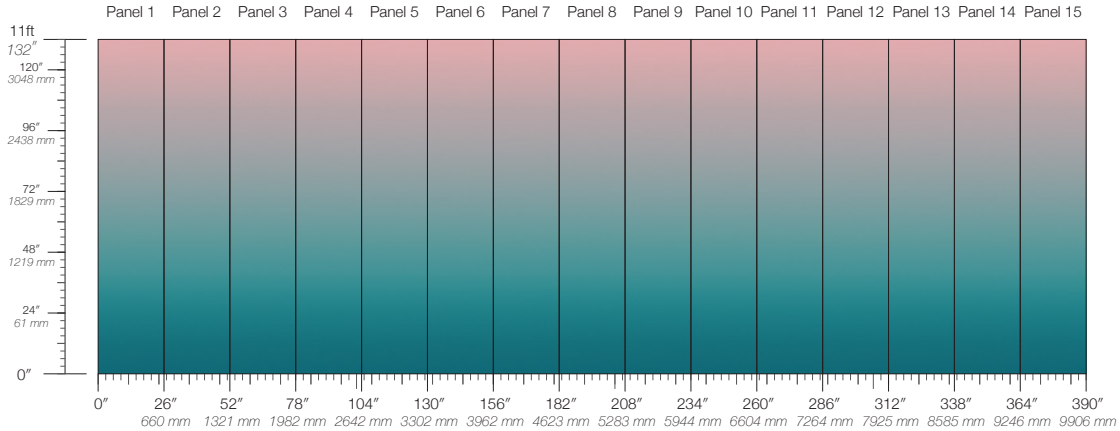

Aurora Yemoja

Suitable for residential and some commercial projects

COLOR

Yemoja

STOCK

Made to order

MAINTENANCE

Water-based cleanser

CONTACT

sales@calicowallpaper.com
+1 718 243 1705
57 Lispenard Street
New York, NY 10013 USA

ITEM

1180

LEAD TIME

4 weeks to print

ENVIRONMENTAL

FSC Certified Content

CONTENT

Clay-Coated Paper

MINIMUM

1 panel

SPECS

100% Cellulose face
Non-woven backing
7.1 oz per linear yard
117 g per linear meter
Smooth surface texture

DISCLAIMER

Refer to our website to see the full mural artwork. Reference the physical sample for color and texture. Panel maps represent mural artwork only.

PANEL WIDTH

26" / 661 mm trimmed

PRICE

Available upon request

PANEL HEIGHT

132" / 3353 mm standard
192" / 4877 mm extended

ORIGIN

USA

TESTING

(US) ASTM E84 Adhered Class A

REPEAT

Non-repeating

DETAILS

Custom options available