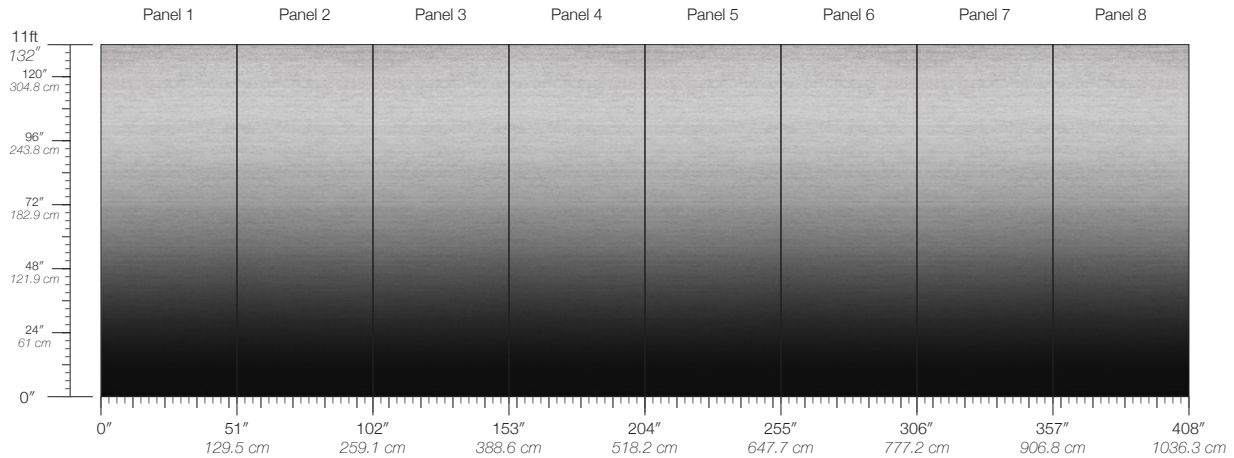

Brasscloth Obsidian

Suitable for residential and commercial projects

COLOR

Obsidian

STOCK

Made to order

REPEAT

Non-repeating

CONTACT

sales@calicowallpaper.com
+1 718 243 1705
57 Lispernard Street
New York, NY 10013 USA

ITEM

1204

MINIMUM

1 panel

LEAD TIME

4 weeks to print

CONTENT

Type II Vinyl

MAINTENANCE

Water-based cleanser

ORIGIN

USA

DISCLAIMER

Panel maps represent mural artwork only. Reference the physical sample for color and texture.

PANEL WIDTH

51" / 1295 mm trimmed

FLAMMABILITY

ASTM E84 Adhered Class A

DETAILS

Custom options available

PANEL HEIGHT

132" / 3353 mm standard
192" / 4877 mm extended

ENVIRONMENTAL

Cadmium & Lead Free
Formulation

PRICE

Available upon request