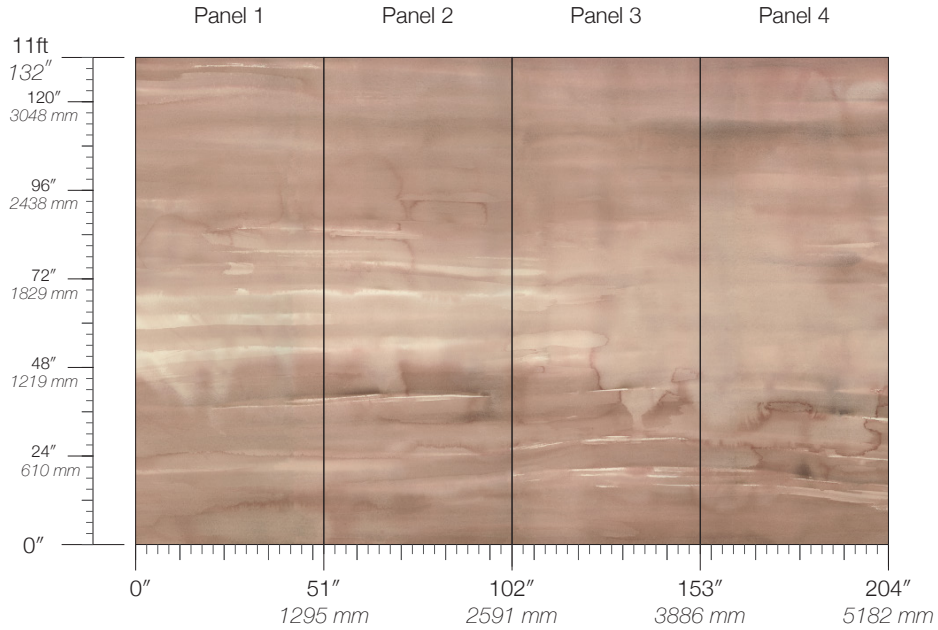

Cirrus Delta

Suitable for residential and commercial projects

COLOR
Delta

STOCK
Made to order

REPEAT
Non-repeating

CONTACT
sales@calicowallpaper.com
+1 718 243 1705
57 Lispenard Street
New York, NY 10013 USA

ITEM
1901

MINIMUM
1 panel

LEAD TIME
4 weeks to print

CONTENT
Type II Vinyl

MAINTENANCE
Water-based cleanser

ORIGIN
USA

DISCLAIMER
Panel maps represent mural artwork only. Reference the physical sample for color and texture.

PANEL WIDTH
51" / 1295 mm trimmed

FLAMMABILITY
ASTM E84 Adhered Class A

DETAILS
Custom options available

PANEL HEIGHT
132" / 3353 mm standard

ENVIRONMENTAL
Recycled Content, Phthalate Free
Low VOC, HPD Available

PRICE
Available upon request