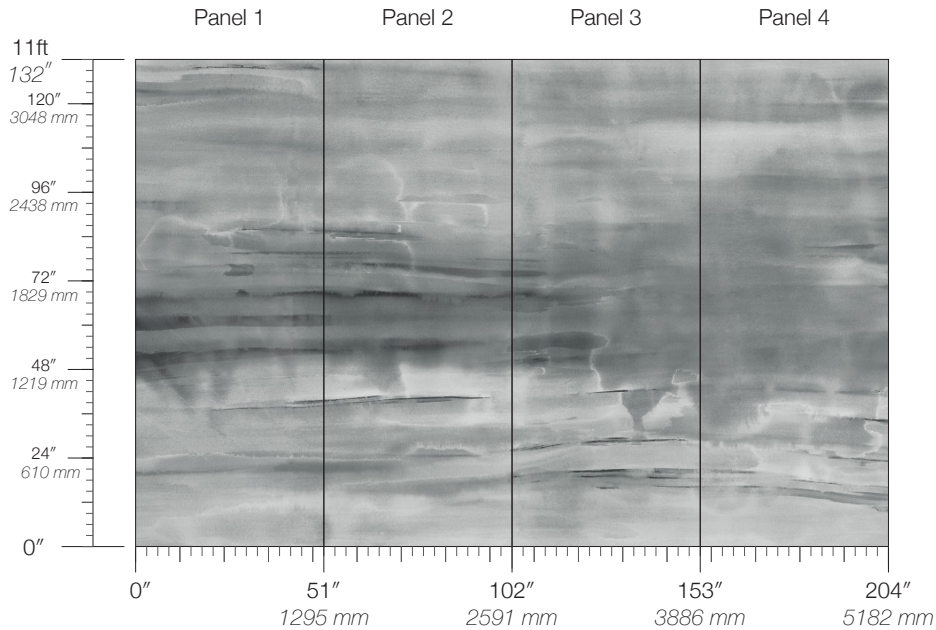

Cirrus Inlet

Suitable for residential and commercial projects

COLOR
Inlet

STOCK
Made to order

REPEAT
Non-repeating

CONTACT
sales@calicowallpaper.com
+1 718 243 1705
57 Lispenard Street
New York, NY 10013 USA

ITEM
1904

MINIMUM
1 panel

LEAD TIME
4 weeks to print

CONTENT
Type II Vinyl

MAINTENANCE
Water-based cleanser

ORIGIN
USA

DISCLAIMER
Panel maps represent mural artwork only. Reference the physical sample for color and texture.

PANEL WIDTH
51" / 1295 mm trimmed

FLAMMABILITY
ASTM E84 Adhered Class A

DETAILS
Custom options available

PANEL HEIGHT
132" / 3353 mm standard

ENVIRONMENTAL
Low VOC

PRICE
Available upon request