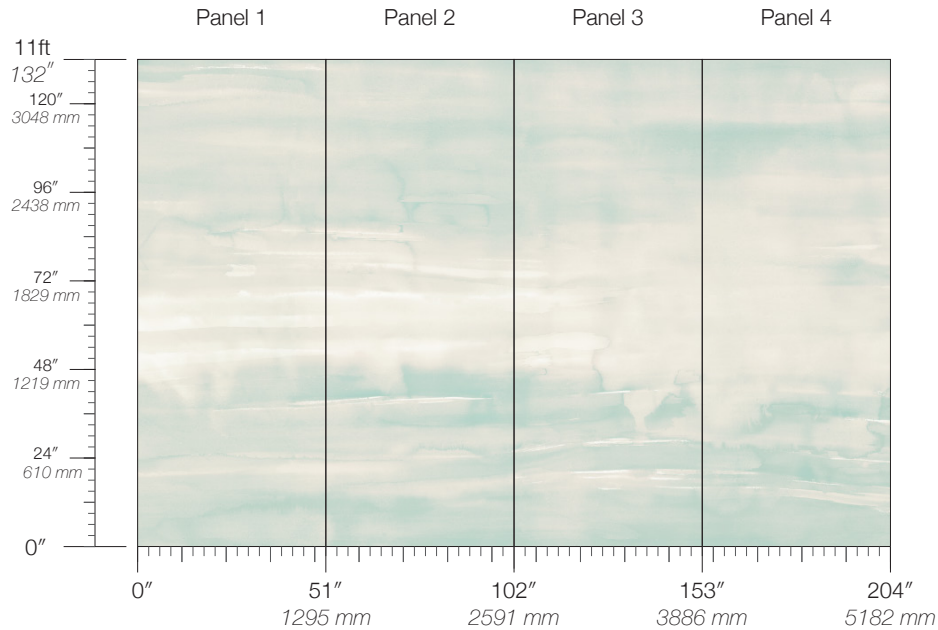

Calico

CIRRUS

Tear Sheet

Cirrus explores the elements
of water, earth, and atmosphere.

DELTA

DUNE

HORIZON

INLET

VAPOR

VEIL

Cirrus Vapor

Suitable for residential and commercial projects

COLOR
Vapor

ITEM
1905

CONTENT
Type II Vinyl

PANEL WIDTH
51" / 1295 mm trimmed

PANEL HEIGHT
132" / 3353 mm standard

STOCK
Made to order

MINIMUM
1 panel

MAINTENANCE
Water-based cleanser

FLAMMABILITY
ASTM E84 Adhered Class A

ENVIRONMENTAL
Low VOC

REPEAT
Non-repeating

LEAD TIME
4 weeks to print