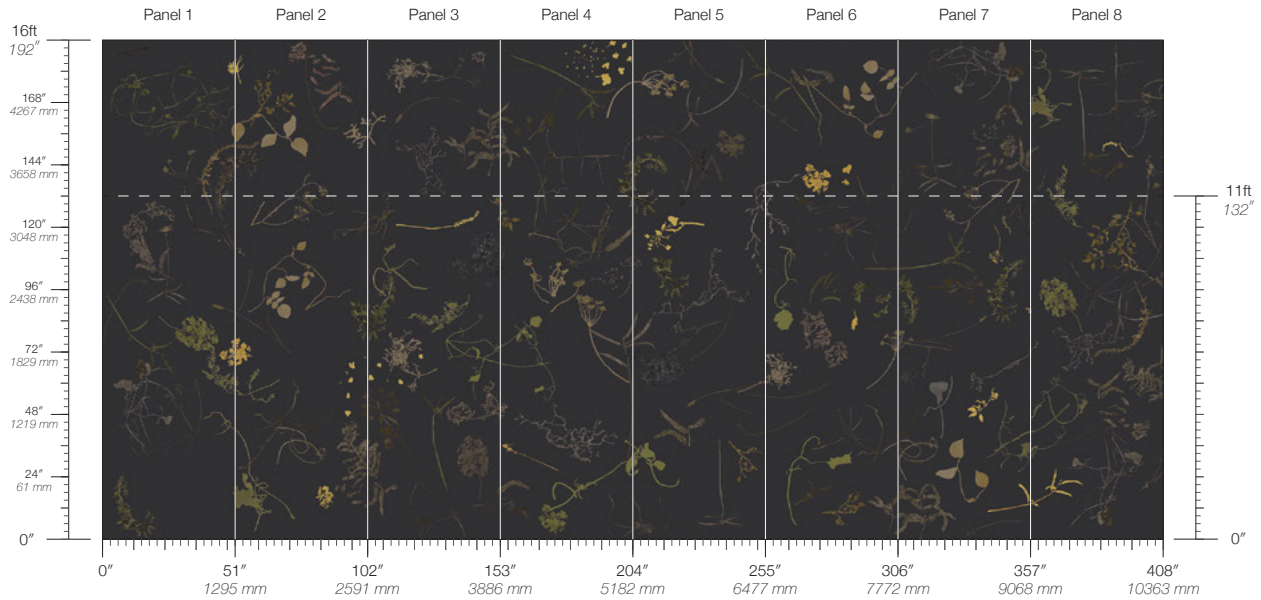

PAPYRUS

SESAME

Eden Dahlia

Suitable for residential and commercial projects

COLOR
Dahlia

ITEM
3624

CONTENT
Type II PVC-Free

PANEL WIDTH
51" / 1295 mm trimmed

PANEL HEIGHT
132" / 3353 mm standard
192" / 4877 mm extended

REPEAT
Non-repeating

STOCK
Made to order

LEAD TIME
4 weeks to print

MINIMUM
1 panel

PRICE
Available upon request

ORIGIN
USA

DETAILS
Custom options available

MAINTENANCE
Water-based cleanser

ENVIRONMENTAL
Recycled Content
Phthalate Free
Low VOC
HPD Available

SPECS
Polyester/Natural Fiber face
Fabric backing
14 oz per linear yard
435.2 g per linear meter
Smooth surface texture