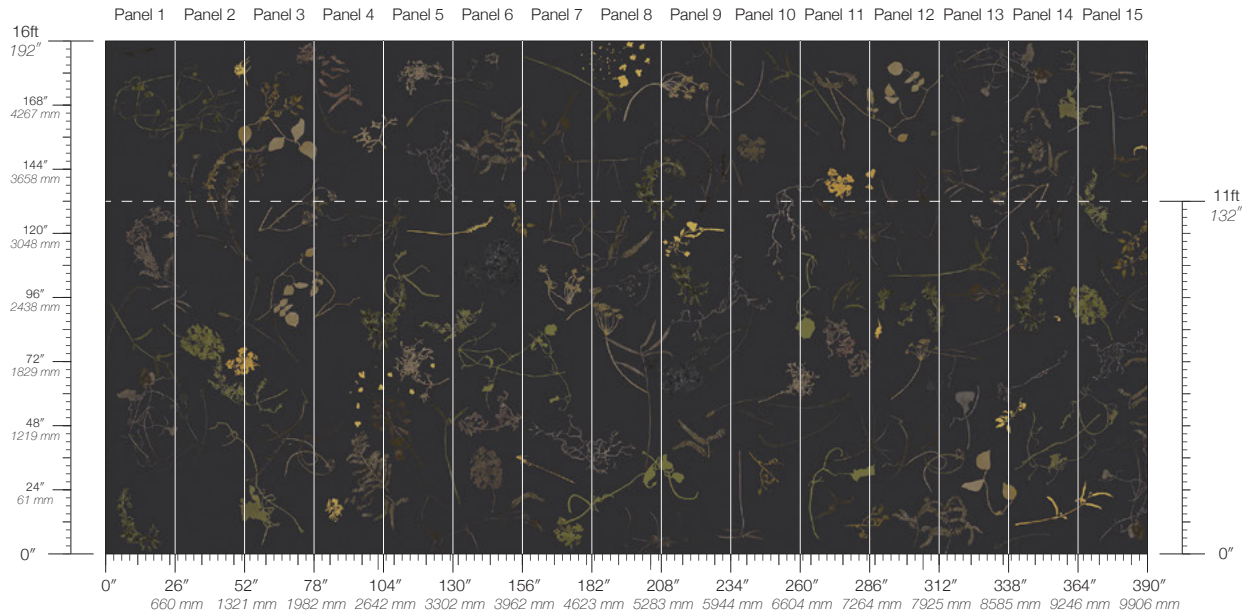

Eden Dahlia

Suitable for residential and some commercial projects

COLOR
Dahlia

STOCK
Made to order

MAINTENANCE
Water-based cleanser

CONTACT
sales@calicowallpaper.com
+1 718 243 1705
57 Lispenard Street
New York, NY 10013 USA

ITEM
3617

LEAD TIME
4 weeks to print

ENVIRONMENTAL
FSC Certified Content

CONTENT
Clay-Coated Paper

MINIMUM
1 panel

SPECS
100% Cellulose face
Non-woven backing
7.1 oz per linear yard
117 g per linear meter
Smooth surface texture

DISCLAIMER
Refer to our website to see the full mural artwork. Reference the physical sample for color and texture. Panel maps represent mural artwork only.

PANEL WIDTH
26" / 661 mm trimmed

PRICE
Available upon request

PANEL HEIGHT
132" / 3353 mm standard
192" / 4877 mm extended

ORIGIN
USA

TESTING
(US) ASTM E84 Adhered Class A

REPEAT
Non-repeating

DETAILS
Custom options available