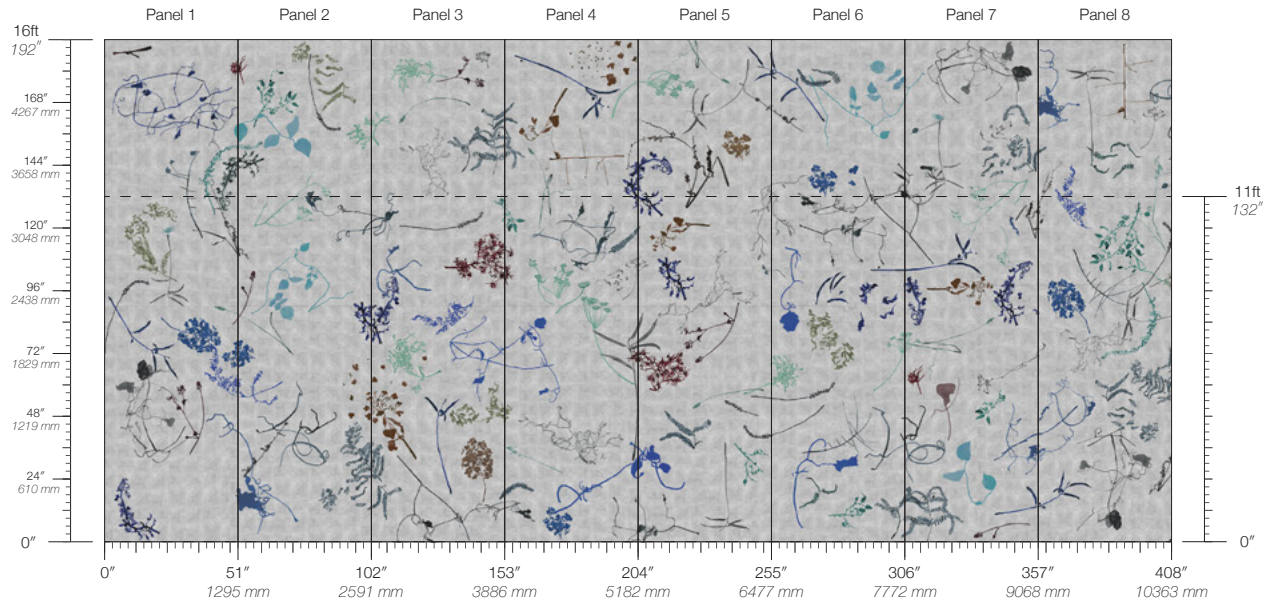

JUNIPER

MULBERRY

NECTAR

Eden Juniper

Suitable for residential and commercial projects

COLOR
Juniper

STOCK
Made to order

REPEAT
Non-repeating

CONTACT
sales@calicowallpaper.com
+1 718 243 1705
57 Lispenard Street
New York, NY 10013 USA

ITEM
3612

MINIMUM
1 panel

LEAD TIME
4 weeks to print

CONTENT
Type II Vinyl

MAINTENANCE
Water-based cleanser

ORIGIN
USA

DISCLAIMER
Panel maps represent mural artwork only. Reference the physical sample for color and texture.

PANEL WIDTH
51" / 1295 mm trimmed

FLAMMABILITY
ASTM E84 Adhered Class A

DETAILS
Custom options available

PANEL HEIGHT
132" / 3353 mm standard
192" / 4877 mm extended

ENVIRONMENTAL
Recycled Content, Phthalate Free
Low VOC, HPD Available

PRICE
Available upon request