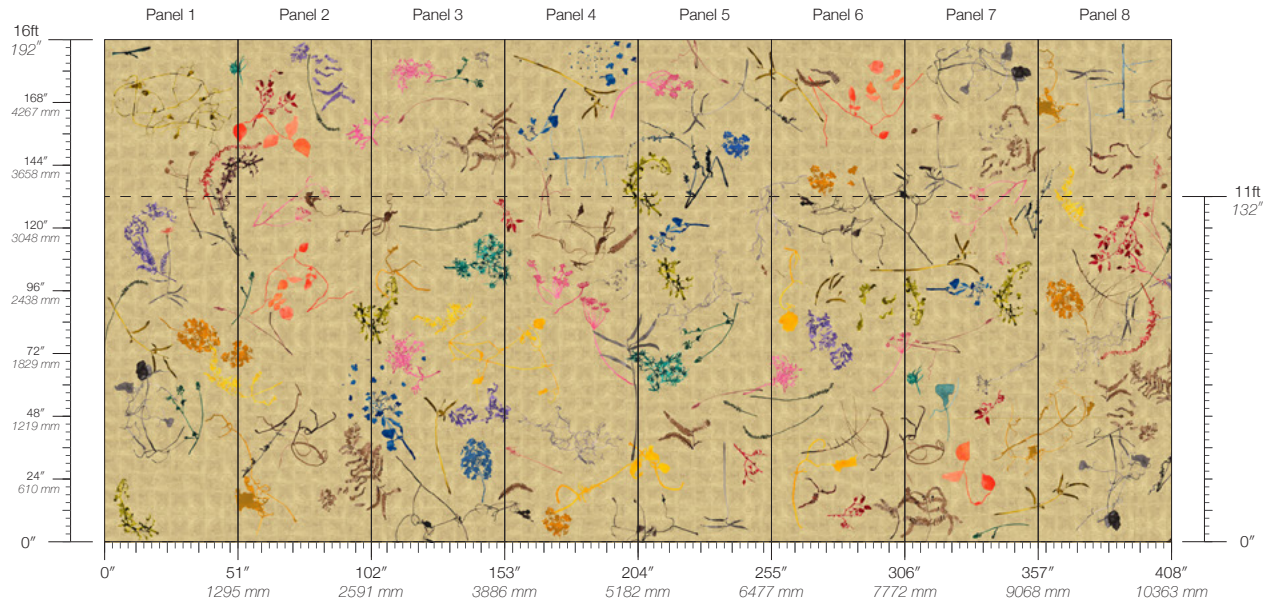

JUNIPER

MULBERRY

NECTAR

Eden Mulberry

Suitable for residential and commercial projects

COLOR
Mulberry

STOCK
Made to order

REPEAT
Non-repeating

CONTACT
sales@calicowallpaper.com
+1 718 243 1705
57 Lispenard Street
New York, NY 10013 USA

ITEM
3613

MINIMUM
1 panel

LEAD TIME
4 weeks to print

CONTENT
Type II Vinyl

MAINTENANCE
Water-based cleanser

ORIGIN
USA

DISCLAIMER
Panel maps represent mural artwork only. Reference the physical sample for color and texture.

PANEL WIDTH
51" / 1295 mm trimmed

FLAMMABILITY
ASTM E84 Adhered Class A

DETAILS
Custom options available

PANEL HEIGHT
132" / 3353 mm standard
192" / 4877 mm extended

ENVIRONMENTAL
Recycled Content, Phthalate Free

PRICE
Available upon request