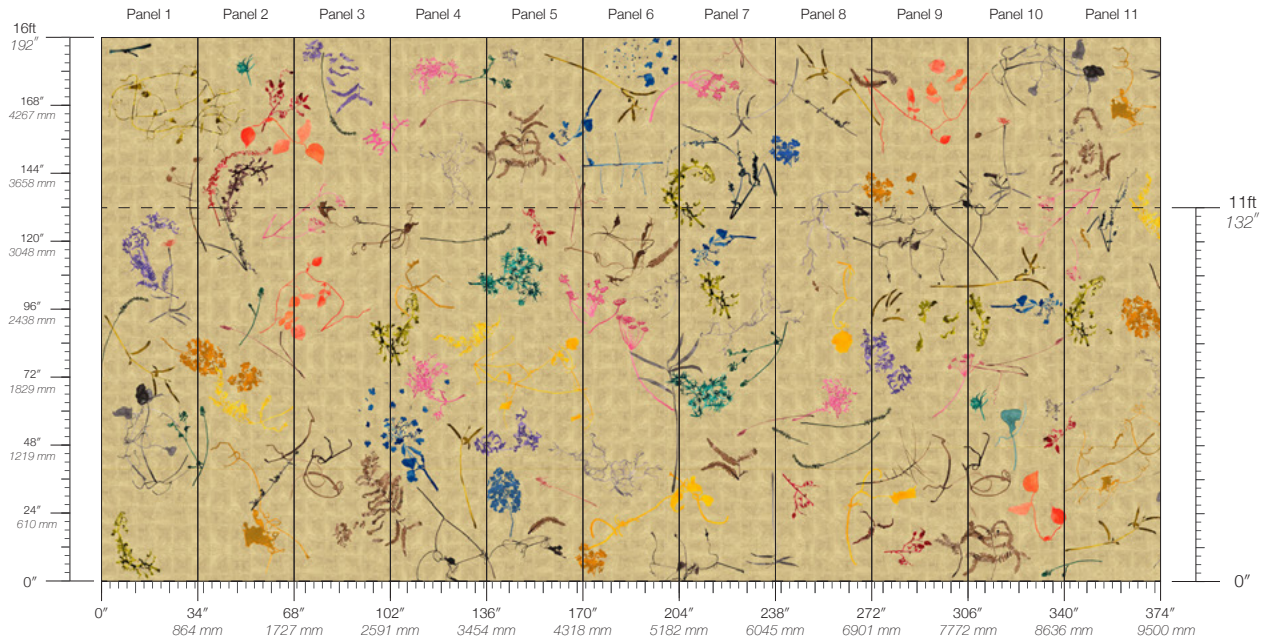

Calico

EDEN

Tear Sheet

Eden is a study in elevating the untamed.

FIG

GINGER

HONEY

HYACINTH

JUNIPER

MULBERRY

NECTAR

Eden Mulberry

Suitable for residential and some commercial projects

COLOR
Mulberry

STOCK
Made to order

REPEAT
Non-repeating

DISCLAIMER
Panel maps represent mural artwork only. Reference the physical sample for color and texture.

PANEL WIDTH
34" / 864 mm trimmed

FLAMMABILITY
ASTM E84 Adhered Class A

DETAILS
Custom options available

PANEL HEIGHT
132" / 3353 mm standard
192" / 4877 mm extended

ENVIRONMENTAL
Formaldehyde Free,
Heavy Metal Free

PRICE
Available upon request