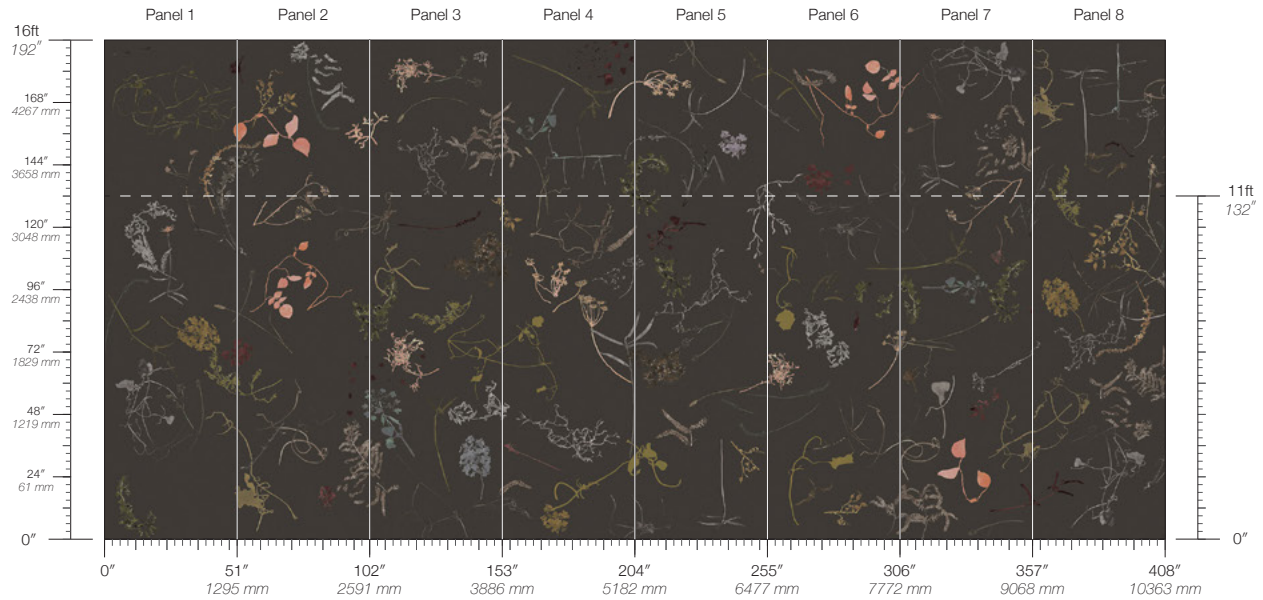

HONEY

HYACINTH

JUNIPER

LILY

MULBERRY

NECTAR

NETTLE

PAPYRUS

# Eden Sesame

Suitable for residential and commercial projects

**COLOR**  
Sesame

**ITEM**  
3628

**CONTENT**  
Type II PVC-Free

**PANEL WIDTH**  
51" / 1295 mm trimmed

**PANEL HEIGHT**  
132" / 3353 mm standard  
192" / 4877 mm extended

**REPEAT**  
Non-repeating

**STOCK**  
Made to order

**LEAD TIME**  
4 weeks to print

**MINIMUM**  
1 panel

**PRICE**  
Available upon request

**ORIGIN**  
USA

**DETAILS**  
Custom options available

**MAINTENANCE**  
Water-based cleanser