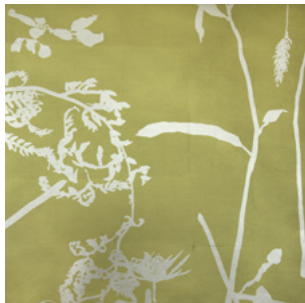

Calico

EDEN

Tear Sheet

Eden is a study in elevating the untamed.

ANISE

CUMIN

DAHLIA

FIG

GINGER

HONEY

HYACINTH

JUNIPER

LILY

MULBERRY

NECTAR

NETTLE