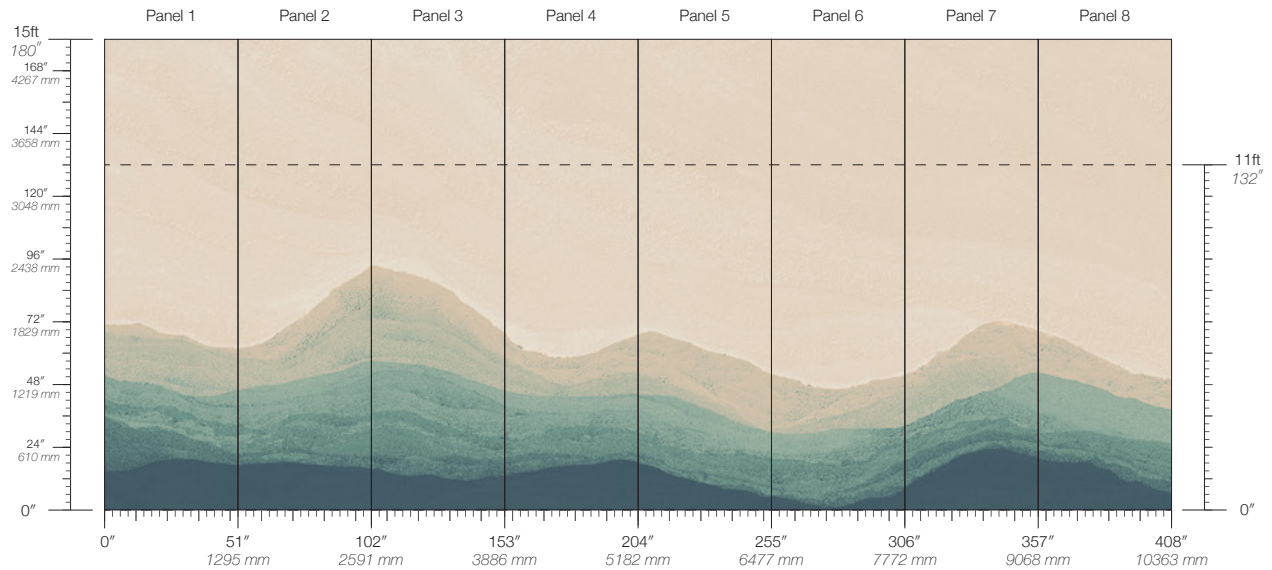

Escape Muir

Suitable for residential and commercial projects

COLOR
Muir

STOCK
Made to order

REPEAT
Non-repeating

CONTACT
sales@calicowallpaper.com
+1 718 243 1705
57 Lispenard Street
New York, NY 10013 USA

ITEM
3305

MINIMUM
1 panel

LEAD TIME
4 weeks to print

CONTENT
Type II Vinyl

MAINTENANCE
Water-based cleanser

ORIGIN
USA

DISCLAIMER
Panel maps represent mural artwork only. Reference the physical sample for color and texture.

PANEL WIDTH
51" / 1295 mm trimmed

FLAMMABILITY
ASTM E84 Adhered Class A

DETAILS
Custom options available

PANEL HEIGHT
132" / 3353 mm standard
180" / 4572 mm extended

PRICE
Available upon request