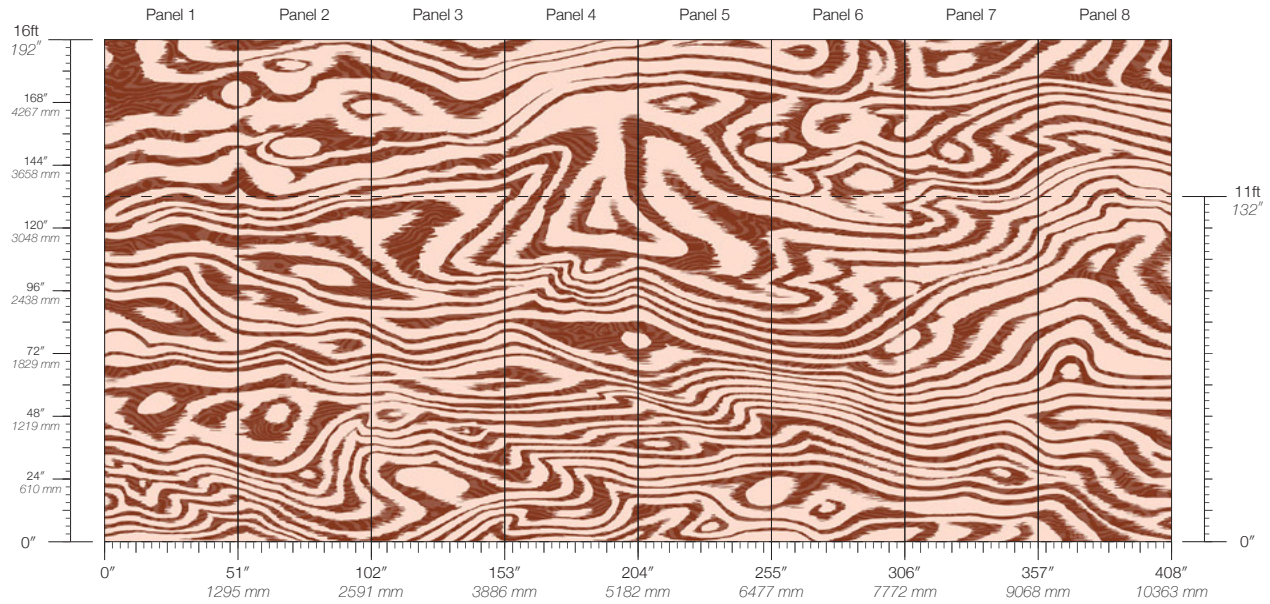

Heartwood Dulce

Suitable for residential and commercial projects

COLOR
Dulce

STOCK
Made to order

REPEAT
Non-repeating

CONTACT
sales@calicowallpaper.com
+1 718 243 1705
57 Lispenard Street
New York, NY 10013 USA

ITEM
4102

MINIMUM
1 panel

LEAD TIME
4 weeks to print

CONTENT
Type II Vinyl

MAINTENANCE
Water-based cleanser

ORIGIN
USA

DISCLAIMER
Panel maps represent mural artwork only. Reference the physical sample for color and texture.

PANEL WIDTH
51" / 1295 mm trimmed

FLAMMABILITY
ASTM E84 Adhered Class A

DETAILS
Custom options available

PANEL HEIGHT
132" / 3353 mm standard
192" / 4877 mm extended

ENVIRONMENTAL
Recycled Content, Phthalate Free

PRICE
Available upon request