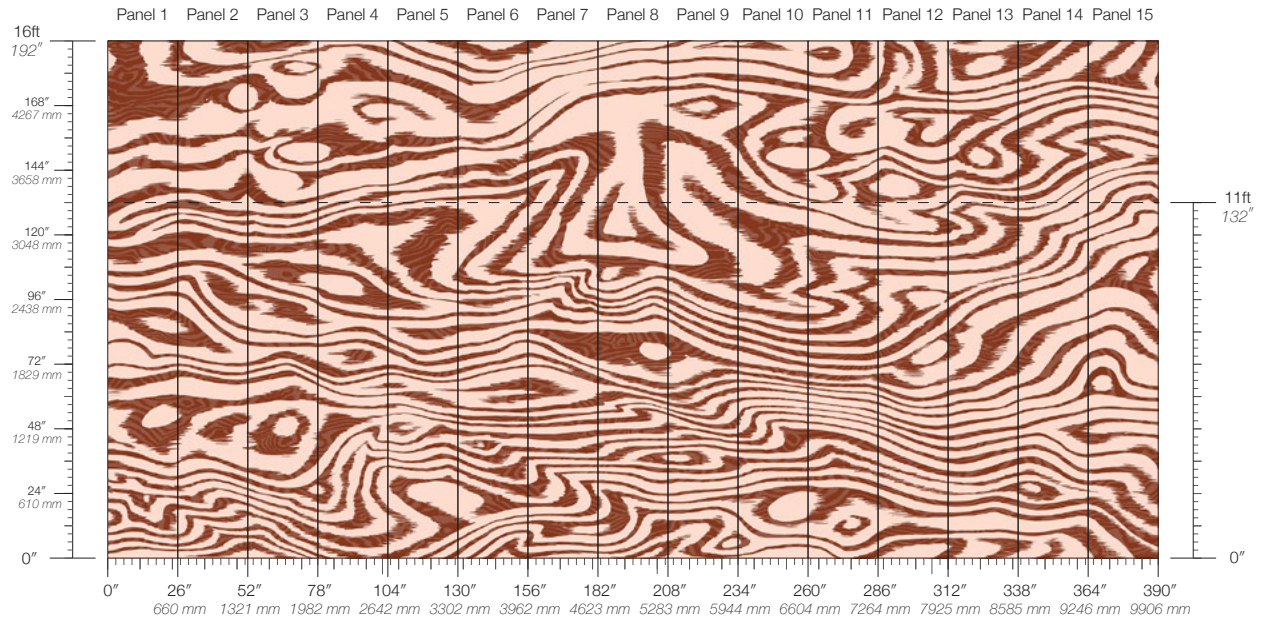

Heartwood Dulce

Suitable for residential and some commercial projects

COLOR
Dulce

STOCK
Made to order

REPEAT
Non-repeating

CONTACT
sales@calicowallpaper.com
+1 718 243 1705
57 Lispenard Street
New York, NY 10013 USA

ITEM
4111

MINIMUM
1 panel

LEAD TIME
4 weeks to print

CONTENT
Clay-Coated Paper

MAINTENANCE
Water-based cleanser

ORIGIN
USA

DISCLAIMER
Panel maps represent mural artwork only. Reference the physical sample for color and texture.

PANEL WIDTH
26" / 661 mm trimmed

FLAMMABILITY
ASTM E84 Adhered Class A

DETAILS
Custom options available

PANEL HEIGHT
132" / 3353 mm standard
192" / 4877 mm extended

ENVIRONMENTAL
FSC Certified Content

PRICE
Available upon request