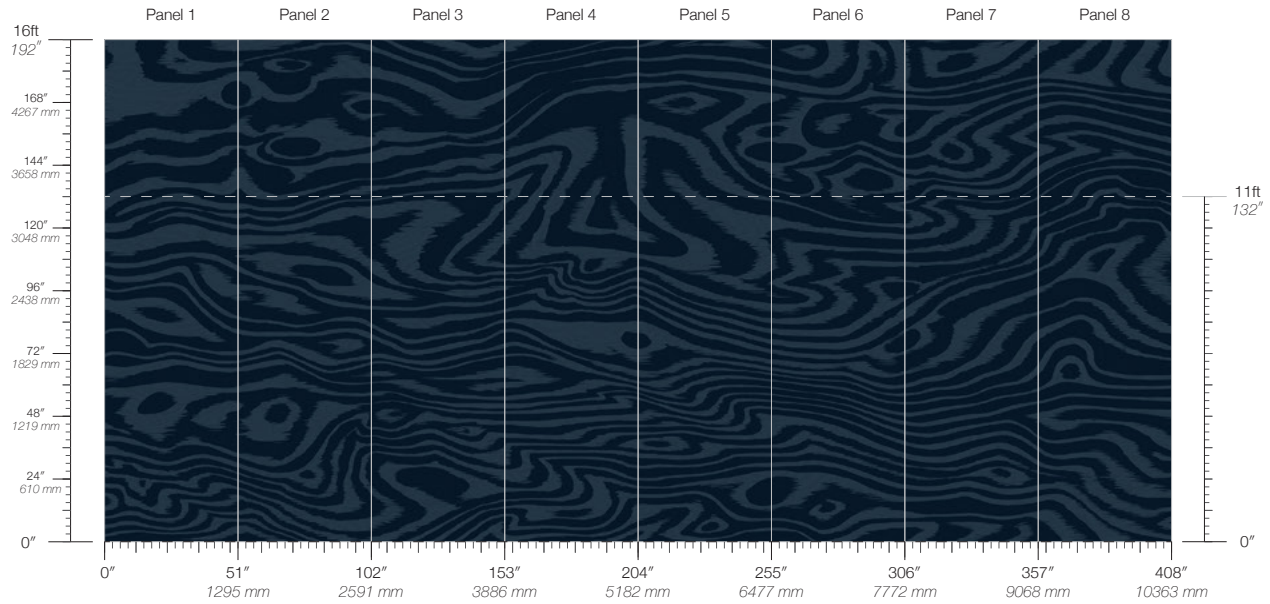

Heartwood Ellipse

Suitable for residential and commercial projects

COLOR
Ellipse

STOCK
Made to order

REPEAT
Non-repeating

CONTACT
sales@calicowallpaper.com
+1 718 243 1705
57 Lispenard Street
New York, NY 10013 USA

ITEM
4103

MINIMUM
1 panel

LEAD TIME
4 weeks to print

CONTENT
Type II Vinyl

MAINTENANCE
Water-based cleanser

ORIGIN
USA

DISCLAIMER
Panel maps represent mural artwork only. Reference the physical sample for color and texture.

PANEL WIDTH
51" / 1295 mm trimmed

FLAMMABILITY
ASTM E84 Adhered Class A

DETAILS
Custom options available

PANEL HEIGHT
132" / 3353 mm standard
192" / 4877 mm extended

ENVIRONMENTAL
Recycled Content, Phthalate Free
Low VOC, HPD Available

PRICE
Available upon request