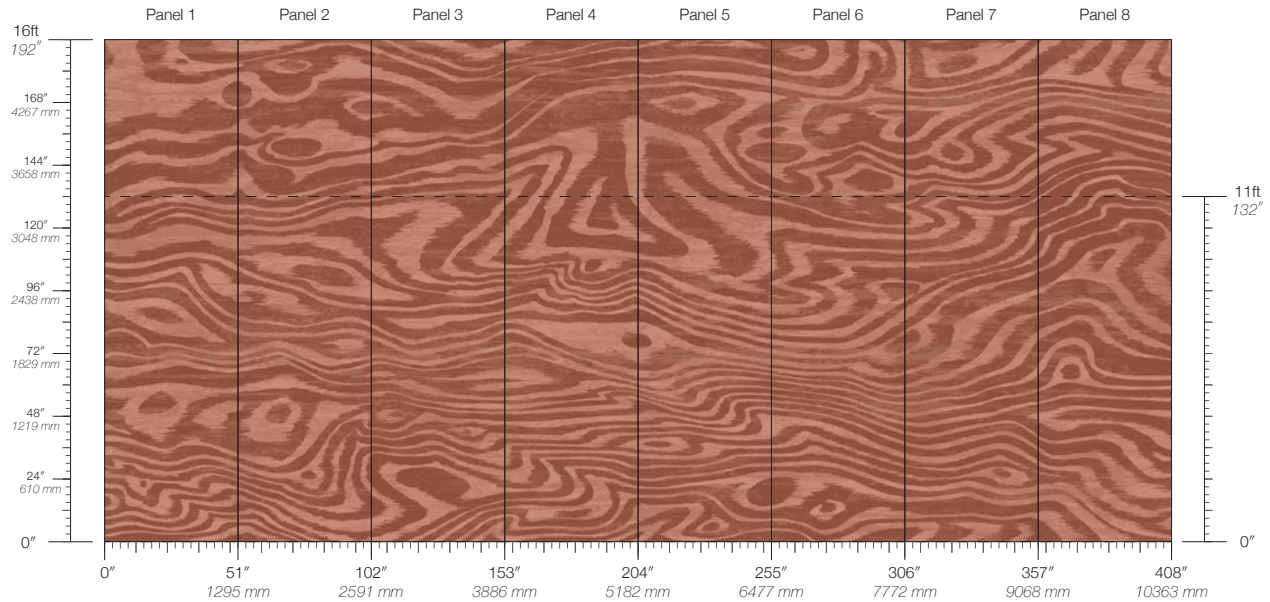

Heartwood Madera

Suitable for residential and commercial projects

COLOR
Madera

STOCK
Made to order

REPEAT
Non-repeating

CONTACT
sales@calicowallpaper.com
+1 718 243 1705
57 Lispenard Street
New York, NY 10013 USA

ITEM
4105

MINIMUM
1 panel

LEAD TIME
4 weeks to print

CONTENT
Type II Vinyl

MAINTENANCE
Water-based cleanser

ORIGIN
USA

DISCLAIMER
Panel maps represent mural artwork only. Reference the physical sample for color and texture.

PANEL WIDTH
51" / 1295 mm trimmed

FLAMMABILITY
ASTM E84 Adhered Class A

DETAILS
Custom options available

PANEL HEIGHT
132" / 3353 mm standard
192" / 4877 mm extended

ENVIRONMENTAL
Recycled Content, Phthalate Free

PRICE
Available upon request