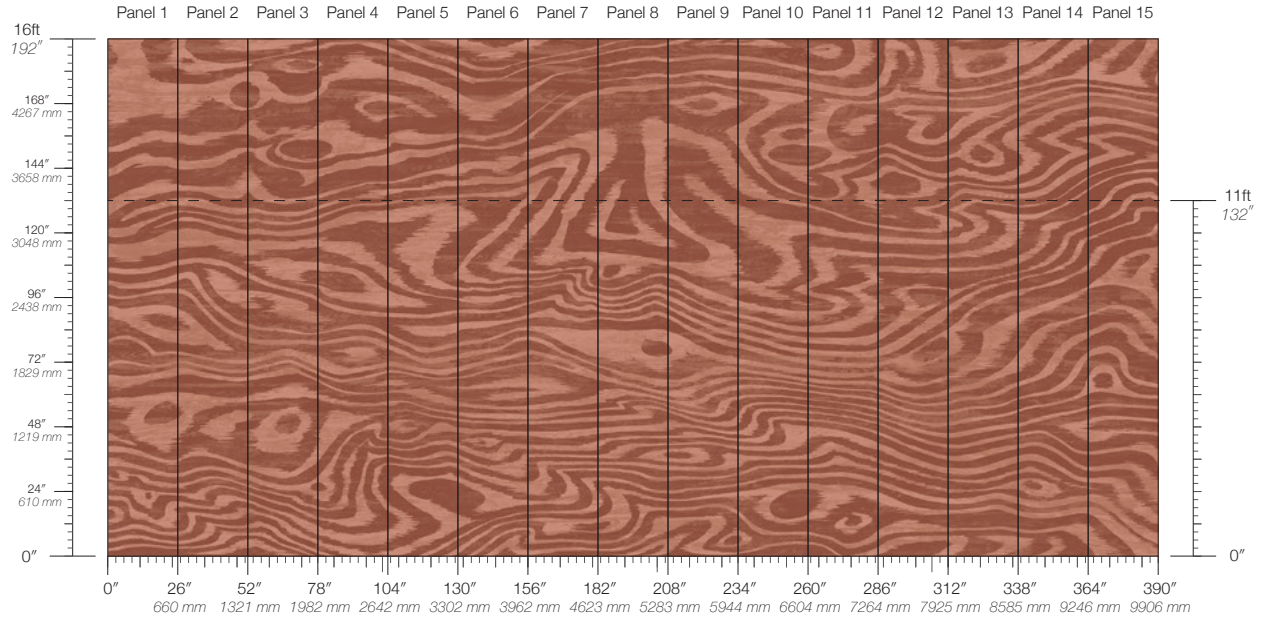

Heartwood Madera

Suitable for residential and some commercial projects

COLOR
Madera

STOCK
Made to order

REPEAT
Non-repeating

CONTACT
sales@calicowallpaper.com
+1 718 243 1705
57 Lispenard Street
New York, NY 10013 USA

ITEM
4114

MINIMUM
1 panel

LEAD TIME
4 weeks to print

CONTENT
Clay-Coated Paper

MAINTENANCE
Water-based cleanser

ORIGIN
USA

DISCLAIMER
Panel maps represent mural artwork only. Reference the physical sample for color and texture.

PANEL WIDTH
26" / 661 mm trimmed

FLAMMABILITY
ASTM E84 Adhered Class A

DETAILS
Custom options available

PANEL HEIGHT
132" / 3353 mm standard
192" / 4877 mm extended

ENVIRONMENTAL
FSC Certified Content

PRICE
Available upon request