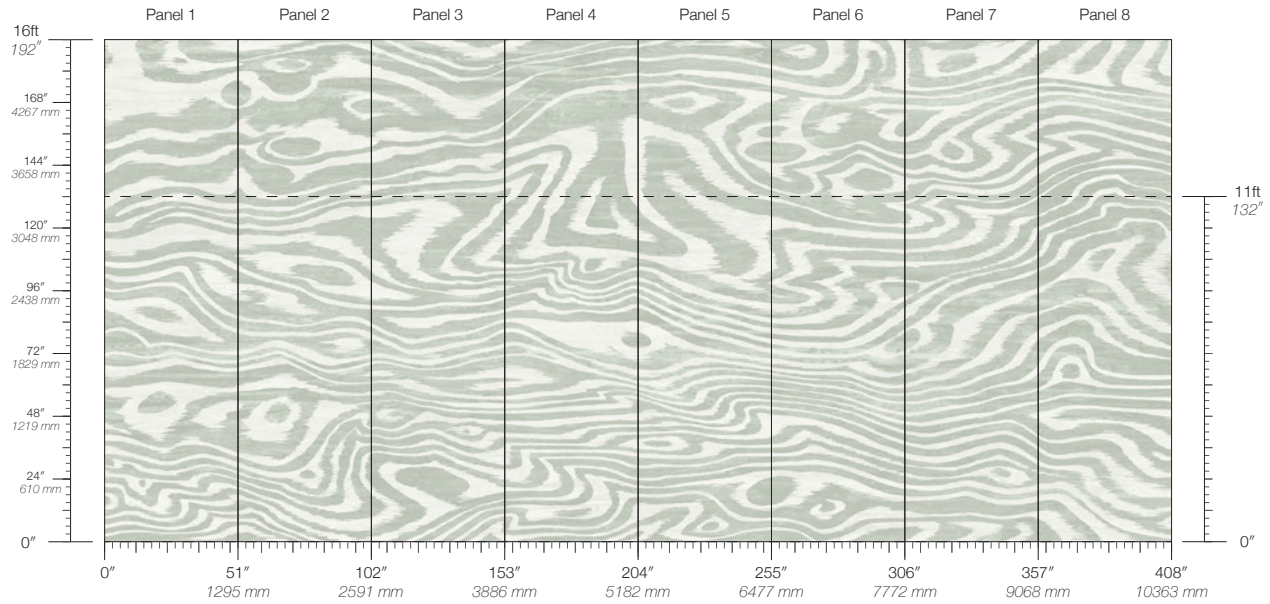

Heartwood Maize

Suitable for residential and commercial projects

COLOR
Maize

STOCK
Made to order

REPEAT
Non-repeating

CONTACT
sales@calicowallpaper.com
+1 718 243 1705
57 Lispenard Street
New York, NY 10013 USA

ITEM
4106

MINIMUM
1 panel

LEAD TIME
4 weeks to print

CONTENT
Type II Vinyl

MAINTENANCE
Water-based cleanser

ORIGIN
USA

DISCLAIMER
Panel maps represent mural artwork only. Reference the physical sample for color and texture.

PANEL WIDTH
51" / 1295 mm trimmed

FLAMMABILITY
ASTM E84 Adhered Class A

DETAILS
Custom options available

PANEL HEIGHT
132" / 3353 mm standard
192" / 4877 mm extended

PRICE
Available upon request