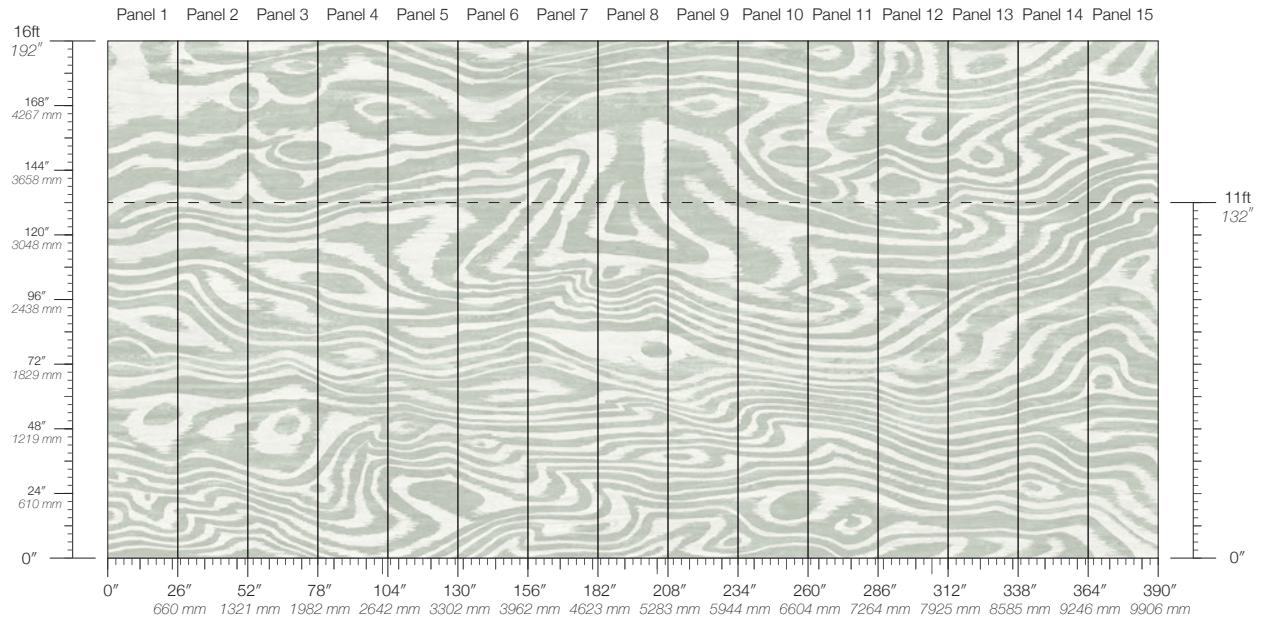

Heartwood Maize

Suitable for residential and some commercial projects

COLOR
Maize

STOCK
Made to order

REPEAT
Non-repeating

CONTACT
sales@calicowallpaper.com
+1 718 243 1705
57 Lispenard Street
New York, NY 10013 USA

ITEM
4115

MINIMUM
1 panel

LEAD TIME
4 weeks to print

CONTENT
Clay-Coated Paper

MAINTENANCE
Water-based cleanser

ORIGIN
USA

DISCLAIMER
Panel maps represent mural artwork only. Reference the physical sample for color and texture.

PANEL WIDTH
26" / 661 mm trimmed

FLAMMABILITY
ASTM E84 Adhered Class A

DETAILS
Custom options available

PANEL HEIGHT
132" / 3353 mm standard
192" / 4877 mm extended

ENVIRONMENTAL
FSC Certified Content

PRICE
Available upon request