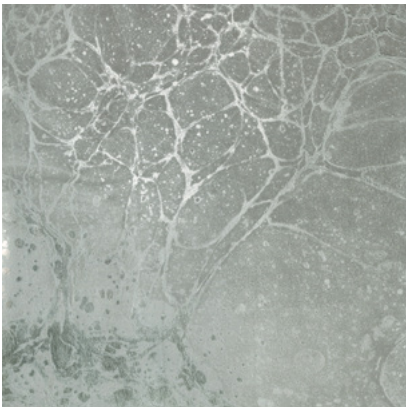

Calico

LUNARIS

Tear Sheet

Lunaris celebrates the mesmerizing qualities of the night sky.

CHAMPAGNE

FOG

MIDNIGHT

OXIDE

POLARIS

RAKU

SAPPHIRE

TIDE

Lunaris Midnight

Suitable for residential and commercial projects

COLOR
Midnight

STOCK
Made to order

ORIGIN
USA

DISCLAIMER
Panel maps represent mural artwork only. Reference the physical sample for color and texture.

PANEL WIDTH
45" / 1143 mm trimmed

FLAMMABILITY
ASTM E84 Adhered Class A

DETAILS
Custom options available

PANEL HEIGHT
120" / 3048 mm standard

ENVIRONMENTAL
Recycled Content, Phthalate Free
Low VOC, HPD Available

PRICE
Available upon request