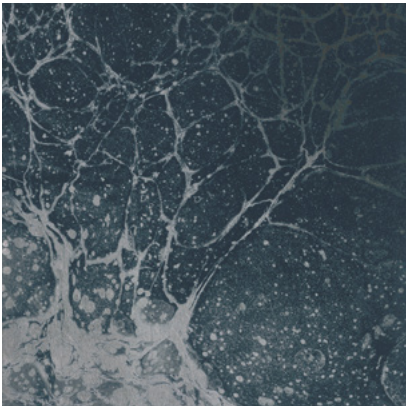

Calico

LUNARIS

Tear Sheet

Lunaris celebrates the mesmerizing qualities of the night sky.

CHAMPAGNE

FOG

MIDNIGHT

OXIDE

POLARIS

RAKU

SAPPHIRE

TIDE

Lunaris Midnight

Suitable for residential and commercial projects

COLOR
Midnight

STOCK
Made to order