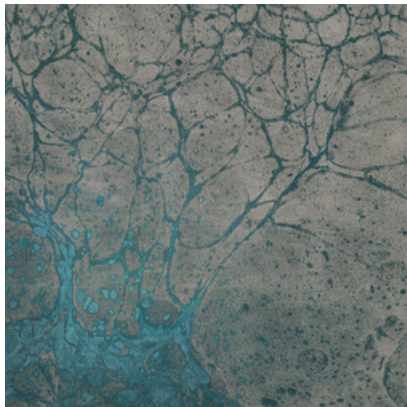

Calico

LUNARIS

Tear Sheet

Lunaris celebrates the mesmerizing qualities of the night sky.

CHAMPAGNE

FOG

MIDNIGHT

OXIDE

POLARIS

RAKU

SAPPHIRE

TIDE

Lunaris Midnight

Suitable for residential and commercial projects

COLOR
Midnight

STOCK
Made to order

ORIGIN
USA

DISCLAIMER
Panel maps represent mural artwork only. Reference the physical sample for color and texture.

PANEL WIDTH
45" / 1143 mm trimmed

FLAMMABILITY
ASTM E84 Adhered Class A

DETAILS
Custom options available