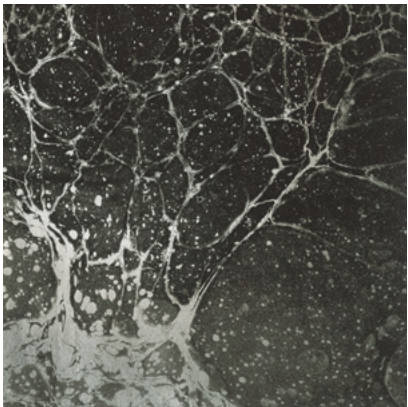

Calico

LUNARIS

Tear Sheet

Lunaris celebrates the mesmerizing qualities of the night sky.

CHAMPAGNE

FOG

MIDNIGHT

OXIDE

POLARIS

RAKU

SAPPHIRE

TIDE

Lunaris Midnight

Suitable for residential and commercial projects

COLOR
Midnight

STOCK
Made to order