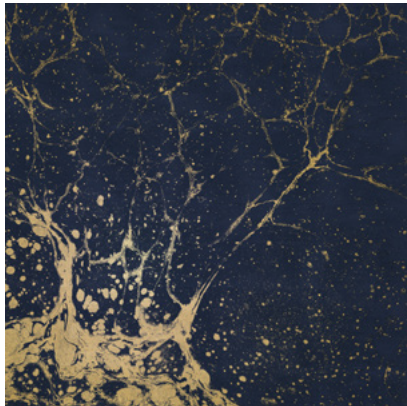

Calico

LUNARIS

Tear Sheet

Lunaris celebrates the mesmerizing qualities of the night sky.

CHAMPAGNE

FOG

MIDNIGHT

OXIDE

POLARIS

RAKU

SAPPHIRE

TIDE

Lunaris Midnight

Suitable for residential and commercial projects

COLOR
Midnight

STOCK
Made to order

ORIGIN
USA

DISCLAIMER
Panel maps represent mural artwork only. Reference the physical sample for color and texture.

PANEL WIDTH
45" / 1143 mm trimmed

FLAMMABILITY
ASTM E84 Adhered Class A

DETAILS
Custom options available