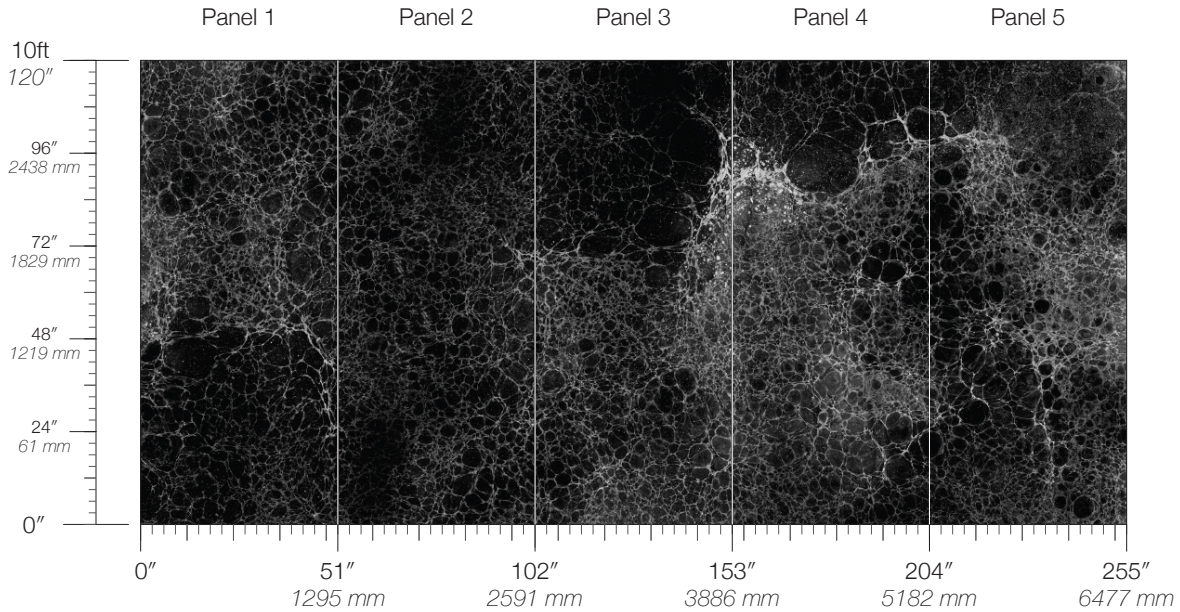

Lunaris Midnight

Suitable for residential and commercial projects

COLOR
Midnight

STOCK
Made to order

REPEAT
Non-repeating

CONTACT
sales@calicowallpaper.com
+1 718 243 1705
57 Lispenard Street
New York, NY 10013 USA

ITEM
1502

MINIMUM
1 panel

LEAD TIME
4 weeks to print

CONTENT
Type II Vinyl

MAINTENANCE
Water-based cleanser

ORIGIN
USA

DISCLAIMER
Panel maps represent mural artwork only. Reference the physical sample for color and texture.

PANEL WIDTH
45" / 1143 mm trimmed

FLAMMABILITY
ASTM E84 Adhered Class A

DETAILS
Custom options available

PANEL HEIGHT
120" / 3048 mm standard

ENVIRONMENTAL
Recycled Content, Phthalate Free
Low VOC, HPD Available

PRICE
Available upon request