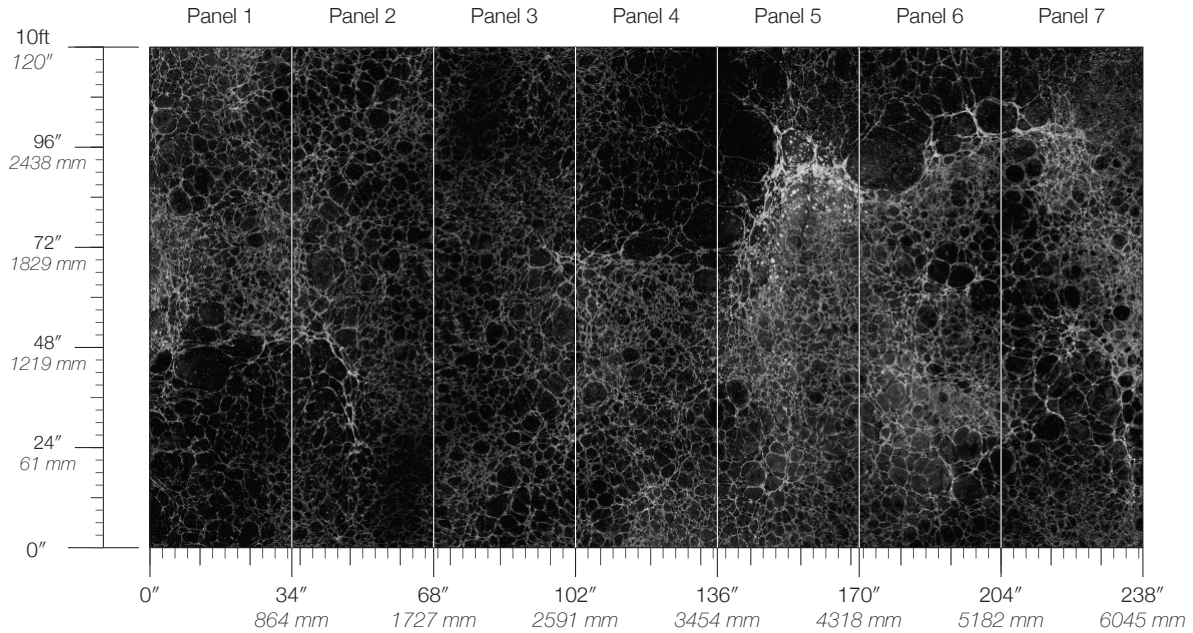

# Lunaris Midnight

Suitable for residential and some commercial projects

**COLOR**  
Midnight

**ITEM**  
1507

**CONTENT**  
Dutch Metal Leaf

**PANEL WIDTH**  
34" / 864 mm trimmed

**PANEL HEIGHT**  
120" / 3048 mm standard

**DISCLAIMER**  
Panel maps represent mural  
artwork only. Reference the  
physical sample for color  
and texture.