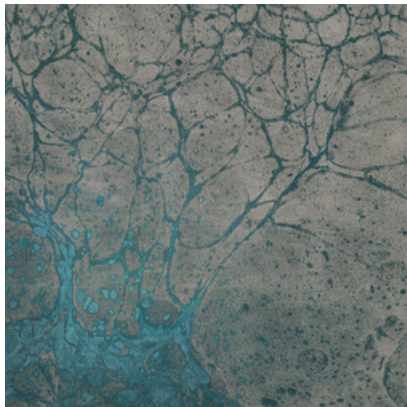

# LUNARIS

Tear Sheet

Lunaris celebrates the mesmerizing qualities of the night sky.

CHAMPAGNE

FOG

MIDNIGHT

OXIDE

POLARIS

**DISCLAIMER**  
Panel maps represent mural  
artwork only. Reference the  
physical sample for color  
and texture.