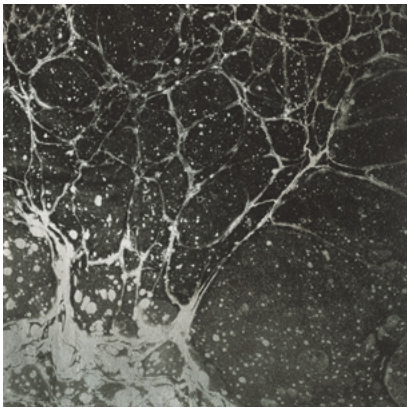

Calico

LUNARIS

Tear Sheet

Lunaris celebrates the mesmerizing qualities of the night sky.

CHAMPAGNE

FOG

MIDNIGHT

OXIDE