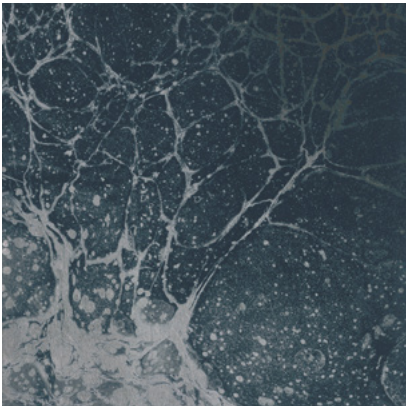

Calico

LUNARIS

Tear Sheet

Lunaris celebrates the mesmerizing qualities of the night sky.

CHAMPAGNE

FOG

MIDNIGHT

OXIDE

POLARIS

RAKU

SAPPHIRE

TIDE

Lunaris Polaris

Suitable for residential and commercial projects

COLOR
Polaris

STOCK
Made to order