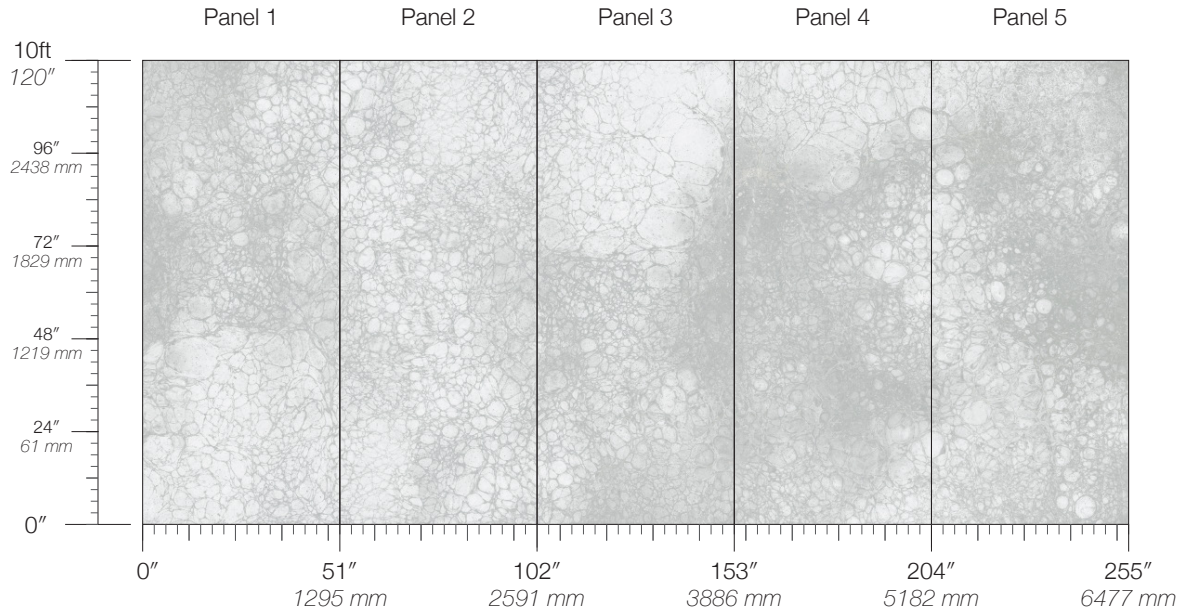

Lunaris Polaris

Suitable for residential and commercial projects

COLOR
Polaris

STOCK
Made to order

REPEAT
Non-repeating

CONTACT
sales@calicowallpaper.com
+1 718 243 1705
57 Lispenard Street
New York, NY 10013 USA

ITEM
1504

MINIMUM
1 panel

LEAD TIME
4 weeks to print

CONTENT
Type II Vinyl

MAINTENANCE
Water-based cleanser

ORIGIN
USA

DISCLAIMER
Panel maps represent mural artwork only. Reference the physical sample for color and texture.

PANEL WIDTH
45" / 1143 mm trimmed

FLAMMABILITY
ASTM E84 Adhered Class A

DETAILS
Custom options available

PANEL HEIGHT
120" / 3048 mm standard

ENVIRONMENTAL
Recycled Content, Phthalate Free
Low VOC, HPD Available

PRICE
Available upon request