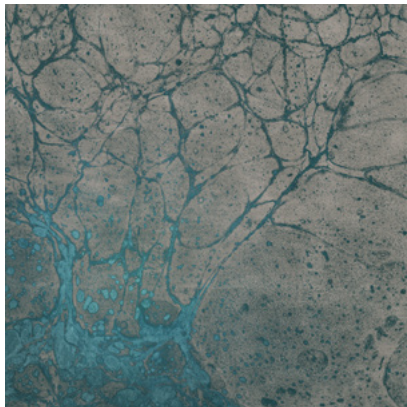

Calico

LUNARIS

Tear Sheet

Lunaris celebrates the mesmerizing qualities of the night sky.

CHAMPAGNE

FOG

MIDNIGHT

OXIDE

POLARIS

RAKU

SAPPHIRE

TIDE

Lunaris Polaris

Suitable for residential and commercial projects

COLOR
Polaris

STOCK
Made to order

ORIGIN
USA

DISCLAIMER
Panel maps represent mural artwork only. Reference the physical sample for color and texture.

PANEL WIDTH
45" / 1143 mm trimmed

FLAMMABILITY
ASTM E84 Adhered Class A

DETAILS
Custom options available