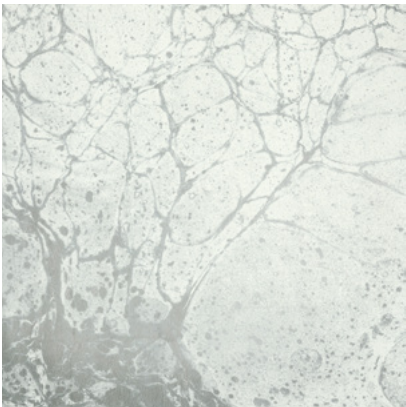

Calico

LUNARIS

Tear Sheet

Lunaris celebrates the mesmerizing qualities of the night sky.

CHAMPAGNE

FOG

MIDNIGHT

OXIDE