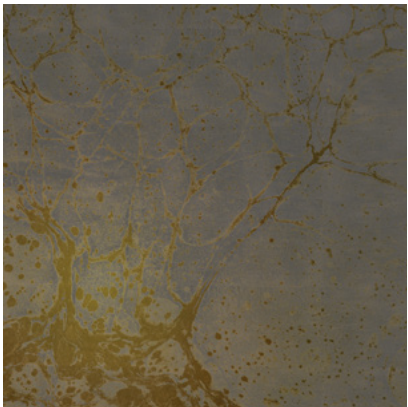

Calico

LUNARIS

Tear Sheet

Lunaris celebrates the mesmerizing qualities of the night sky.

CHAMPAGNE

FOG

MIDNIGHT

OXIDE

POLARIS

RAKU

SAPPHIRE

TIDE

Lunaris Polaris

Suitable for residential and commercial projects

COLOR
Polaris

STOCK
Made to order