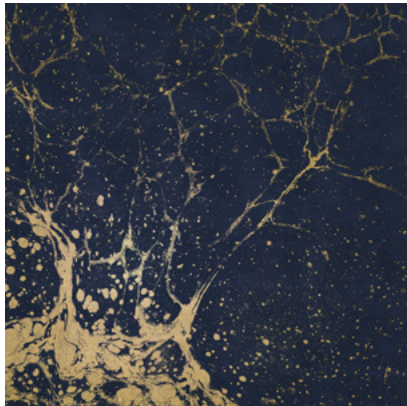

Calico

LUNARIS

Tear Sheet

Lunaris celebrates the mesmerizing qualities of the night sky.

CHAMPAGNE

FOG

MIDNIGHT

OXIDE

POLARIS

RAKU

SAPPHIRE

TIDE

Lunaris Polaris

Suitable for residential and commercial projects

COLOR
Polaris

STOCK
Made to order

ORIGIN
USA

DISCLAIMER
Panel maps represent mural artwork only. Reference the physical sample for color and texture.

PANEL WIDTH
45" / 1143 mm trimmed

FLAMMABILITY
ASTM E84 Adhered Class A

DETAILS
Custom options available