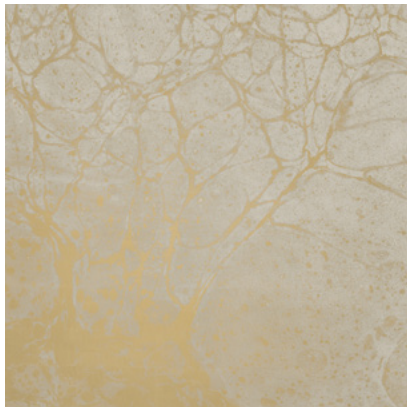

Calico

LUNARIS

Tear Sheet

Lunaris celebrates the mesmerizing qualities of the night sky.

CHAMPAGNE

FOG

MIDNIGHT

OXIDE

POLARIS

RAKU

SAPPHIRE

TIDE

Lunaris Polaris

Suitable for residential and commercial projects

COLOR
Polaris

STOCK
Made to order

ORIGIN
USA

DISCLAIMER
Panel maps represent mural artwork only. Reference the physical sample for color and texture.

PANEL WIDTH
45" / 1143 mm trimmed

FLAMMABILITY
ASTM E84 Adhered Class A

DETAILS
Custom options available