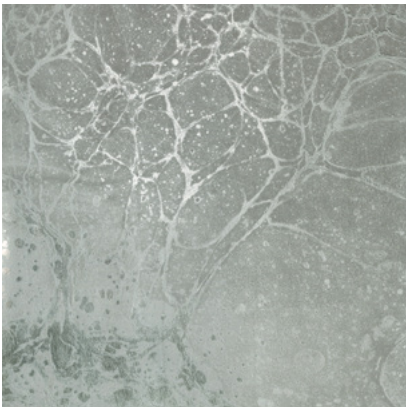

Calico

LUNARIS

Tear Sheet

Lunaris celebrates the mesmerizing qualities of the night sky.

CHAMPAGNE

FOG

MIDNIGHT

OXIDE

ORIGIN
USA

DISCLAIMER
Panel maps represent mural artwork only. Reference the physical sample for color and texture.

PANEL WIDTH
45" / 1143 mm trimmed

FLAMMABILITY
ASTM E84 Adhered Class A

DETAILS
Custom options available

PANEL HEIGHT
120" / 3048 mm standard

ENVIRONMENTAL
Recycled Content, Phthalate Free
Low VOC, HPD Available

PRICE
Available upon request