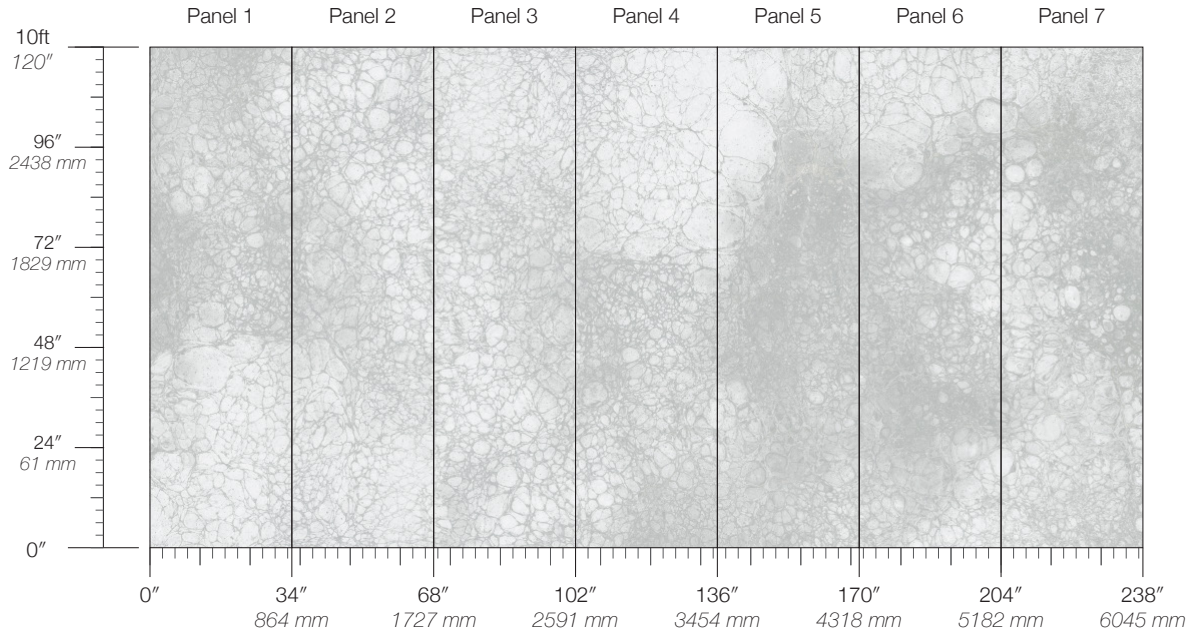

Lunaris Polaris

Suitable for residential and some commercial projects

COLOR
Polaris

STOCK
Made to order

REPEAT
Non-repeating

CONTACT
sales@calicowallpaper.com
+1 718 243 1705
57 Lispenard Street
New York, NY 10013 USA

ITEM
1509

MINIMUM
1 panel

LEAD TIME
4 weeks to print

CONTENT
Dutch Metal Leaf

MAINTENANCE
Water-based cleanser

ORIGIN
USA

DISCLAIMER
Panel maps represent mural artwork only. Reference the physical sample for color and texture.

PANEL WIDTH
34" / 864 mm trimmed

FLAMMABILITY
ASTM E84 Adhered Class A

DETAILS
Custom options available

PANEL HEIGHT
120" / 3048 mm standard

ENVIRONMENTAL
Formaldehyde Free,
Heavy Metal Free

PRICE
Available upon request