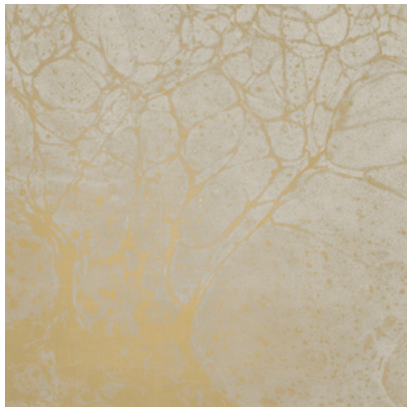

Calico

LUNARIS

Tear Sheet

Lunaris celebrates the mesmerizing qualities of the night sky.

CHAMPAGNE

FOG

MIDNIGHT

OXIDE

POLARIS

RAKU

SAPPHIRE

TIDE

Lunaris Raku

Suitable for residential and commercial projects

COLOR
Raku

STOCK
Made to order

ORIGIN
USA

DISCLAIMER
Panel maps represent mural artwork only. Reference the physical sample for color and texture.

PANEL WIDTH
45" / 1143 mm trimmed

FLAMMABILITY
ASTM E84 Adhered Class A

DETAILS
Custom options available