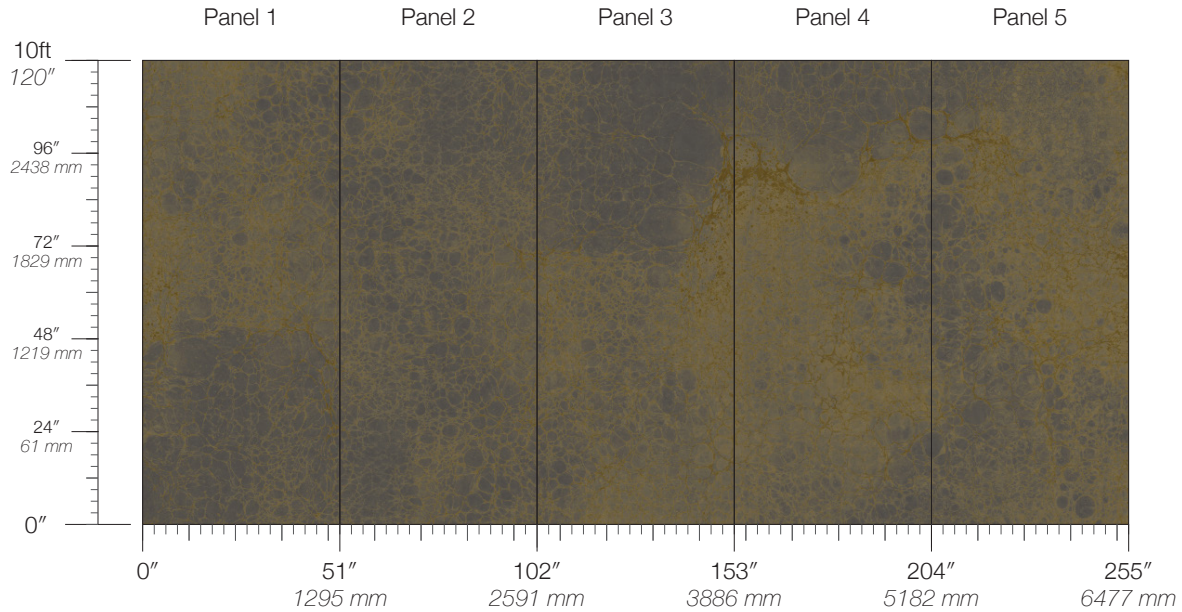

Lunaris Raku

Suitable for residential and commercial projects

COLOR
Raku

STOCK
Made to order

REPEAT
Non-repeating

CONTACT
sales@calicowallpaper.com
+1 718 243 1705
57 Lispenard Street
New York, NY 10013 USA

ITEM
1511

MINIMUM
1 panel

LEAD TIME
4 weeks to print

CONTENT
Type II Vinyl

MAINTENANCE
Water-based cleanser

ORIGIN
USA

DISCLAIMER
Panel maps represent mural artwork only. Reference the physical sample for color and texture.

PANEL WIDTH
45" / 1143 mm trimmed

FLAMMABILITY
ASTM E84 Adhered Class A

DETAILS
Custom options available

PANEL HEIGHT
120" / 3048 mm standard

ENVIRONMENTAL
Recycled Content, Phthalate Free
Low VOC, HPD Available

PRICE
Available upon request