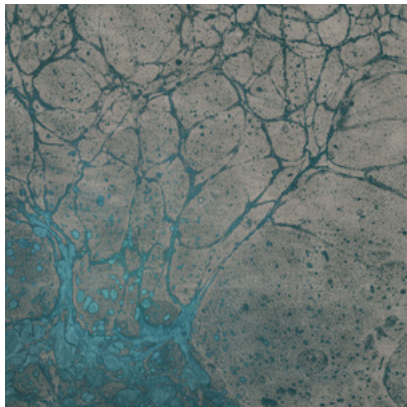

Calico

LUNARIS

Tear Sheet

Lunaris celebrates the mesmerizing qualities of the night sky.

CHAMPAGNE

FOG

MIDNIGHT

OXIDE

ORIGIN
USA

DISCLAIMER
Panel maps represent mural artwork only. Reference the physical sample for color and texture.

PANEL WIDTH
45" / 1143 mm trimmed

FLAMMABILITY
ASTM E84 Adhered Class A

DETAILS
Custom options available