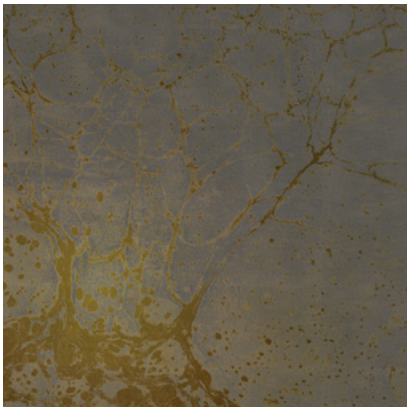

Calico

LUNARIS

Tear Sheet

Lunaris celebrates the mesmerizing qualities of the night sky.

CHAMPAGNE

FOG

MIDNIGHT

OXIDE

POLARIS

RAKU

SAPPHIRE

TIDE

Lunaris Raku

Suitable for residential and commercial projects

COLOR
Raku

STOCK
Made to order