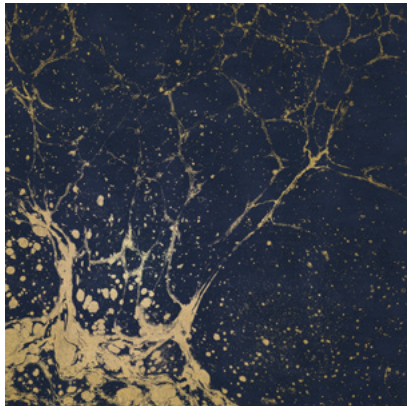

Calico

LUNARIS

Tear Sheet

Lunaris celebrates the mesmerizing qualities of the night sky.

CHAMPAGNE

FOG

MIDNIGHT

OXIDE

POLARIS

RAKU

SAPPHIRE

TIDE

Lunaris Raku

Suitable for residential and commercial projects

COLOR
Raku

STOCK
Made to order

ORIGIN
USA

DISCLAIMER
Panel maps represent mural artwork only. Reference the physical sample for color and texture.

PANEL WIDTH
45" / 1143 mm trimmed

FLAMMABILITY
ASTM E84 Adhered Class A

DETAILS
Custom options available