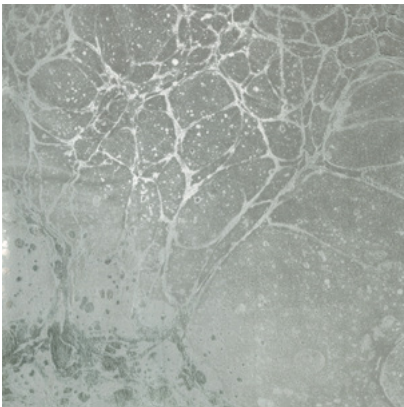

# LUNARIS

Tear Sheet

Lunaris celebrates the mesmerizing qualities of the night sky.

CHAMPAGNE

FOG

MIDNIGHT

OXIDE

POLARIS

**ITEM**  
1515

**MINIMUM**  
1 panel

**LEAD TIME**  
4 weeks to print

**CONTENT**  
Dutch Metal Leaf

**MAINTENANCE**  
Water-based cleanser

**ORIGIN**  
USA

**DISCLAIMER**  
Panel maps represent mural artwork only. Reference the physical sample for color and texture.