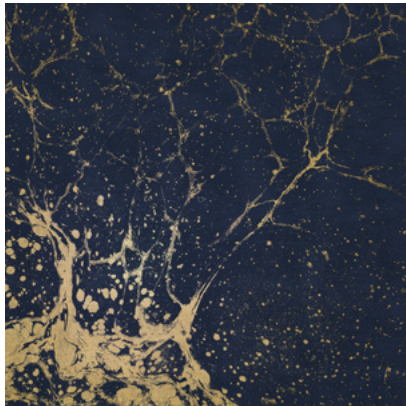

Lunaris celebrates the mesmerizing qualities of the night sky.

SAPPHIRE