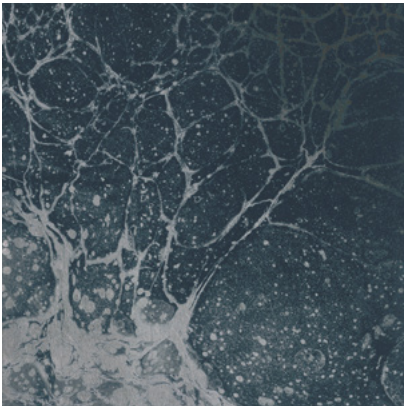

Lunaris celebrates the mesmerizing qualities of the night sky.

TIDE