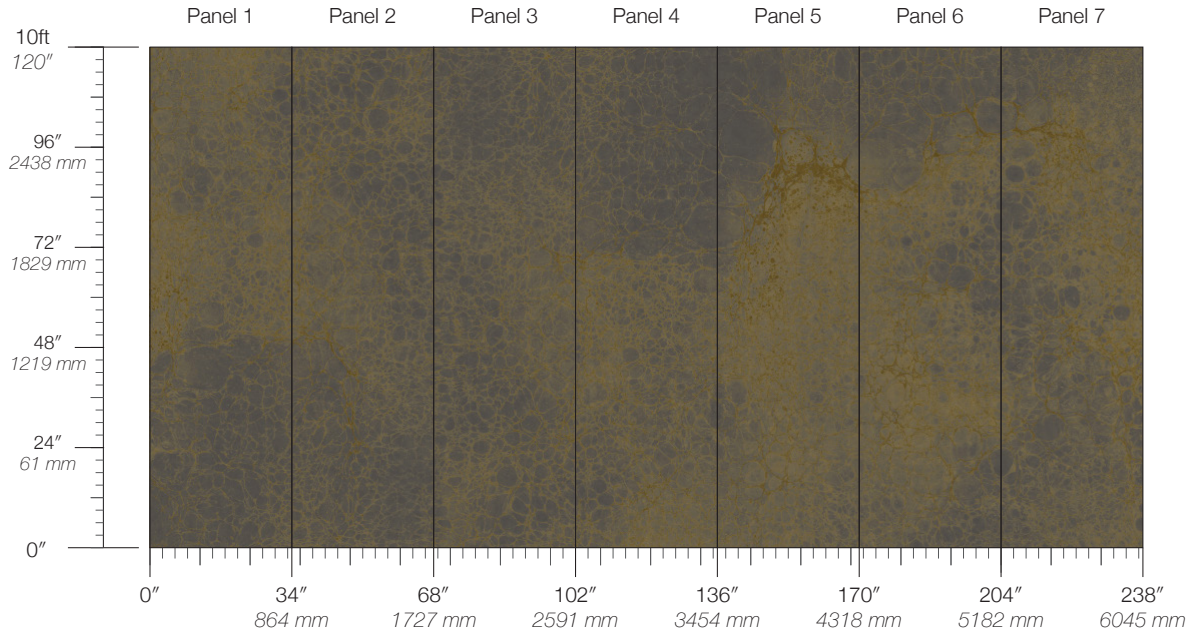

Lunaris Raku

Suitable for residential and some commercial projects

COLOR
Raku

STOCK
Made to order

REPEAT
Non-repeating

CONTACT
sales@calicowallpaper.com
+1 718 243 1705
57 Lispenard Street
New York, NY 10013 USA

ITEM
1515

MINIMUM
1 panel

LEAD TIME
4 weeks to print

CONTENT
Dutch Metal Leaf

MAINTENANCE
Water-based cleanser

ORIGIN
USA

DISCLAIMER
Panel maps represent mural artwork only. Reference the physical sample for color and texture.

PANEL WIDTH
34" / 864 mm trimmed

FLAMMABILITY
ASTM E84 Adhered Class A

DETAILS
Custom options available

PANEL HEIGHT
120" / 3048 mm standard

ENVIRONMENTAL
Formaldehyde Free,
Heavy Metal Free

PRICE
Available upon request