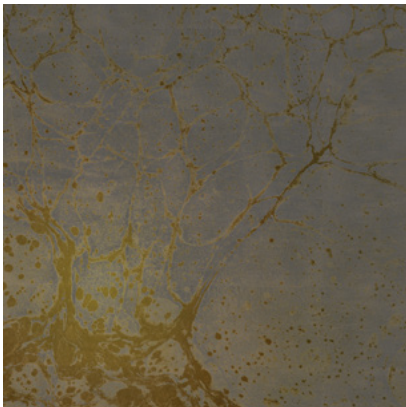

# LUNARIS

Tear Sheet

Lunaris celebrates the mesmerizing qualities of the night sky.

CHAMPAGNE

FOG

MIDNIGHT

OXIDE

POLARIS