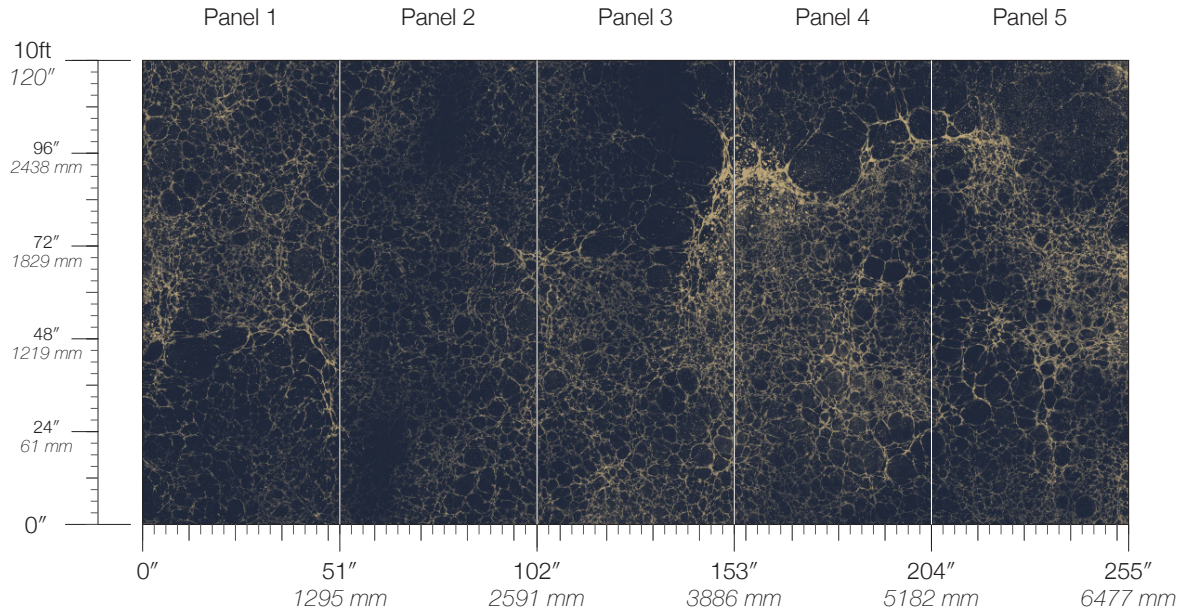

Lunaris Sapphire

Suitable for residential and commercial projects

COLOR
Sapphire

STOCK
Made to order

REPEAT
Non-repeating

CONTACT
sales@calicowallpaper.com
+1 718 243 1705
57 Lispenard Street
New York, NY 10013 USA

ITEM
1518

MINIMUM
1 panel

LEAD TIME
4 weeks to print

CONTENT
Type II Vinyl

MAINTENANCE
Water-based cleanser

ORIGIN
USA

DISCLAIMER
Panel maps represent mural artwork only. Reference the physical sample for color and texture.

PANEL WIDTH
45" / 1143 mm trimmed

FLAMMABILITY
ASTM E84 Adhered Class A

DETAILS
Custom options available

PANEL HEIGHT
120" / 3048 mm standard

ENVIRONMENTAL
Recycled Content, Phthalate Free
Low VOC, HPD Available

PRICE
Available upon request