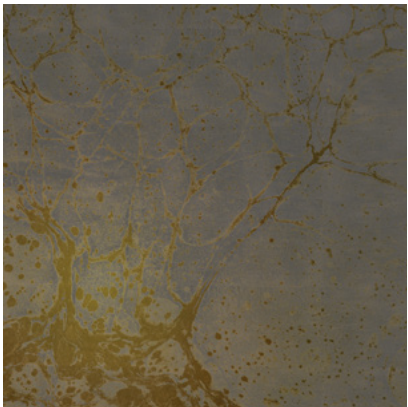

# LUNARIS

Tear Sheet

Lunaris celebrates the mesmerizing qualities of the night sky.

CHAMPAGNE

FOG

MIDNIGHT

OXIDE

POLARIS