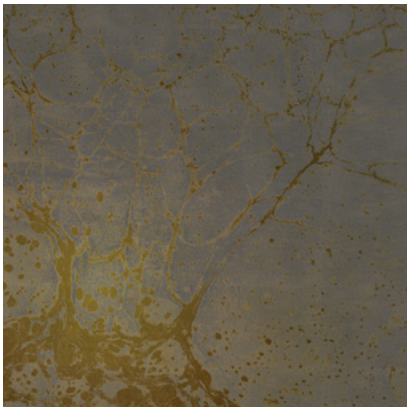

Calico

LUNARIS

Tear Sheet

Lunaris celebrates the mesmerizing qualities of the night sky.

CHAMPAGNE

FOG

MIDNIGHT

OXIDE

POLARIS

RAKU

SAPPHIRE

TIDE

Lunaris Sapphire

Suitable for residential and some commercial projects

COLOR
Sapphire

STOCK
Made to order