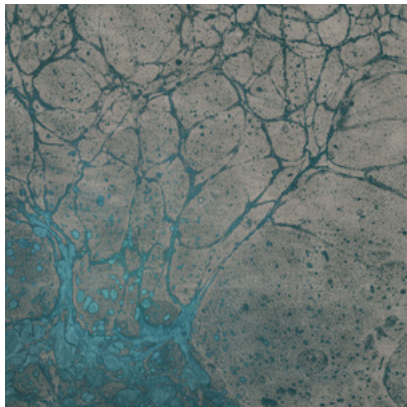

Calico

LUNARIS

Tear Sheet

Lunaris celebrates the mesmerizing qualities of the night sky.

CHAMPAGNE

FOG

MIDNIGHT

OXIDE

POLARIS

RAKU

SAPPHIRE

TIDE

Lunaris Sapphire

Suitable for residential and some commercial projects

COLOR
Sapphire

STOCK
Made to order

ORIGIN
USA

DISCLAIMER
Panel maps represent mural artwork only. Reference the physical sample for color and texture.

PANEL WIDTH
34" / 864 mm trimmed

FLAMMABILITY
ASTM E84 Adhered Class A

DETAILS
Custom options available