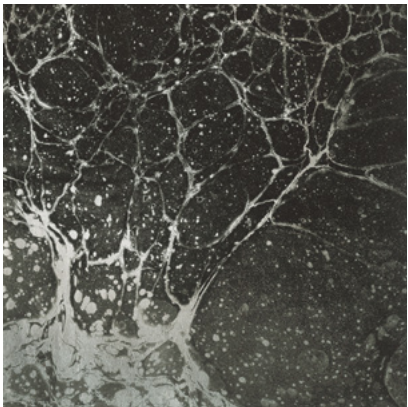

Calico

LUNARIS

Tear Sheet

Lunaris celebrates the mesmerizing qualities of the night sky.

CHAMPAGNE

FOG

MIDNIGHT

OXIDE

POLARIS

RAKU

SAPPHIRE

TIDE

Lunaris Sapphire

Suitable for residential and some commercial projects

COLOR
Sapphire

STOCK
Made to order

ORIGIN
USA

DISCLAIMER
Panel maps represent mural artwork only. Reference the physical sample for color and texture.

PANEL WIDTH
34" / 864 mm trimmed

FLAMMABILITY
ASTM E84 Adhered Class A

DETAILS
Custom options available