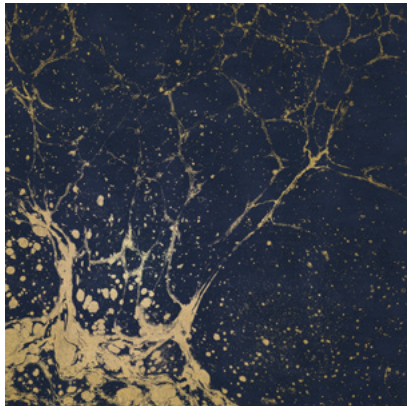

Calico

LUNARIS

Tear Sheet

Lunaris celebrates the mesmerizing qualities of the night sky.

CHAMPAGNE

FOG

MIDNIGHT

OXIDE

POLARIS

RAKU

SAPPHIRE

TIDE

Lunaris Sapphire

Suitable for residential and some commercial projects

COLOR
Sapphire

STOCK
Made to order

ORIGIN
USA

DISCLAIMER
Panel maps represent mural artwork only. Reference the physical sample for color and texture.

PANEL WIDTH
34" / 864 mm trimmed

FLAMMABILITY
ASTM E84 Adhered Class A

DETAILS
Custom options available