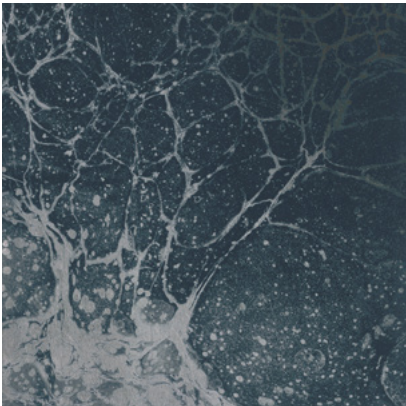

Calico

LUNARIS

Tear Sheet

Lunaris celebrates the mesmerizing qualities of the night sky.

CHAMPAGNE

FOG

MIDNIGHT

OXIDE

POLARIS

RAKU

SAPPHIRE

TIDE

Lunaris Sapphire

Suitable for residential and some commercial projects

COLOR
Sapphire

STOCK
Made to order