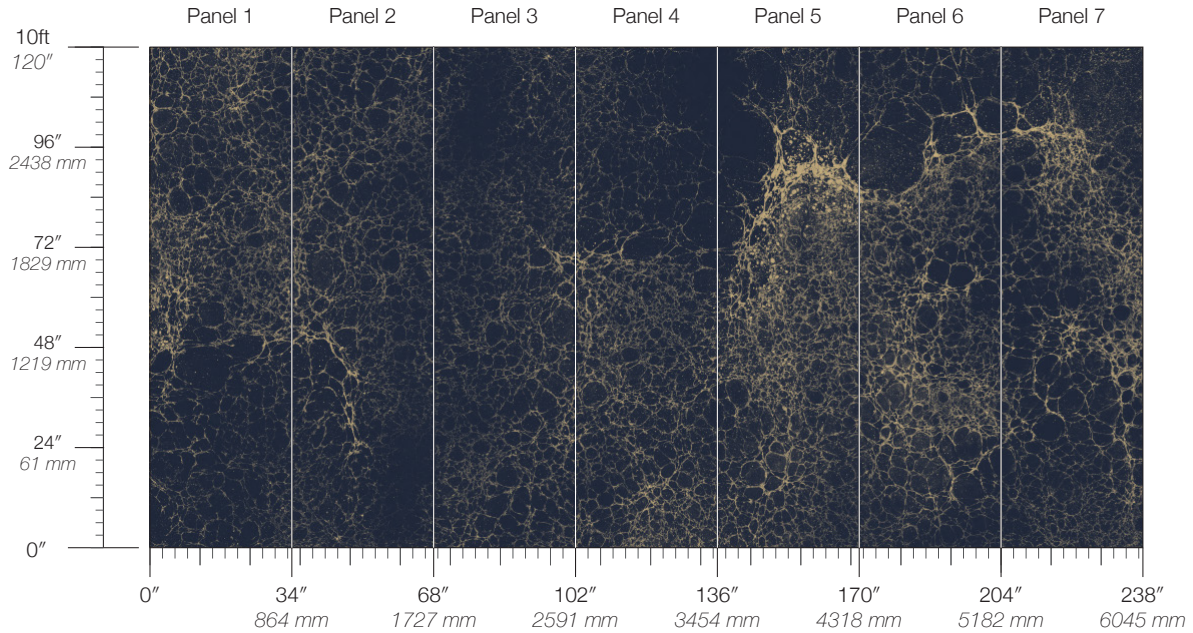

Lunaris Sapphire

Suitable for residential and some commercial projects

COLOR
Sapphire

STOCK
Made to order

REPEAT
Non-repeating

CONTACT
sales@calicowallpaper.com
+1 718 243 1705
57 Lispenard Street
New York, NY 10013 USA

ITEM
1514

MINIMUM
1 panel

LEAD TIME
4 weeks to print

CONTENT
Dutch Metal Leaf

MAINTENANCE
Water-based cleanser

ORIGIN
USA

DISCLAIMER
Panel maps represent mural artwork only. Reference the physical sample for color and texture.

PANEL WIDTH
34" / 864 mm trimmed

FLAMMABILITY
ASTM E84 Adhered Class A

DETAILS
Custom options available

PANEL HEIGHT
120" / 3048 mm standard

ENVIRONMENTAL
Formaldehyde Free,
Heavy Metal Free

PRICE
Available upon request