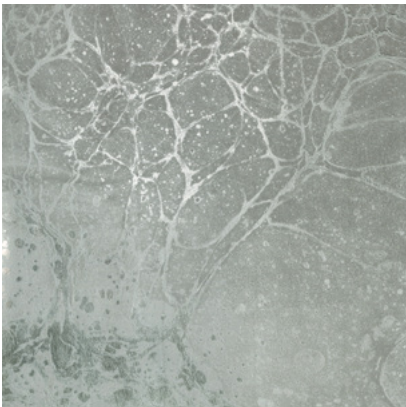

Calico

LUNARIS

Tear Sheet

Lunaris celebrates the mesmerizing qualities of the night sky.

CHAMPAGNE

FOG

MIDNIGHT

OXIDE

ORIGIN
USA

DISCLAIMER
Panel maps represent mural artwork only. Reference the physical sample for color and texture.

PANEL WIDTH
34" / 864 mm trimmed

FLAMMABILITY
ASTM E84 Adhered Class A

DETAILS
Custom options available