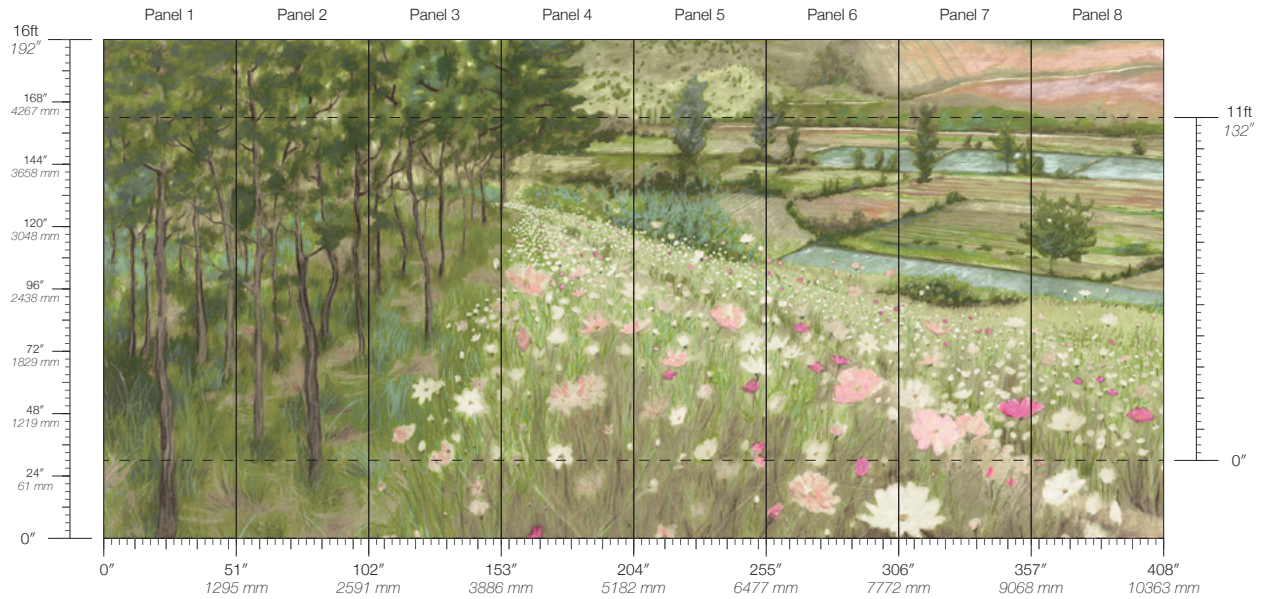

Memoir Expanse

Suitable for residential and commercial projects

COLOR
Expanse

ITEM
6742

CONTENT
Type II PVC-Free

PANEL WIDTH
51" / 1295 mm trimmed

PANEL HEIGHT
132" / 3353 mm standard
192" / 4877 mm extended

REPEAT
Non-repeating

STOCK
Made to order

LEAD TIME
4 weeks to print

MINIMUM
1 panel

PRICE
Available upon request

ORIGIN
USA

DETAILS
Custom options available

MAINTENANCE
Water-based cleanser

ENVIRONMENTAL
Recycled Content
Phthalate Free
Low VOC
HPD Available

SPECS
Polyester/Natural Fiber face
Fabric backing
14 oz per linear yard
435.2 g per linear meter
Dappled surface texture

TESTING
(US) ASTM E84 Adhered Class A
CCC-W-408D Type II
W-101 Type II Class A
ASTM E96 Procedure B - 66 Perms

CONTACT
sales@calicowallpaper.com
+1 718 243 1705
57 Lispenard Street
New York, NY 10013 USA

DISCLAIMER
Refer to our website to see the full mural artwork. Reference the physical sample for color and texture. Panel maps represent mural artwork only.