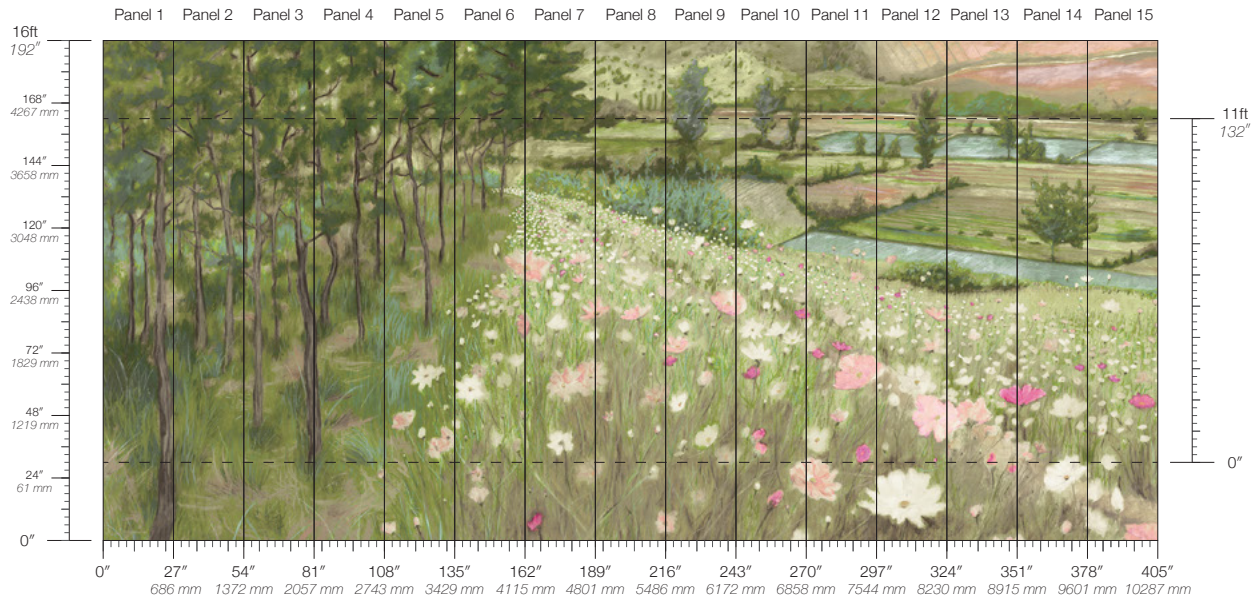

RISE

WIND

Memoir Expanse

Suitable for residential and some commercial projects

COLOR
Expanse

ITEM
6702

CONTENT
Polyester & Natural Fiber

PANEL WIDTH
27" / 686 mm trimmed

PANEL HEIGHT
132" / 3353 mm standard
192" / 4877 mm extended

REPEAT
Non-repeating

STOCK
Made to order

LEAD TIME
4 weeks to print

MINIMUM
1 panel

PRICE
Available upon request

ORIGIN
USA

DETAILS
Custom options available

MAINTENANCE
Water-based cleanser

ENVIRONMENTAL
FSC Certified Content
REACH Compliant

SPECS
Cellulose & Polyester Fiber
3.62 oz per linear yard
44.1 g per linear meter
Fibrous surface texture

TESTING
(US) ASTM E84 Adhered Class A