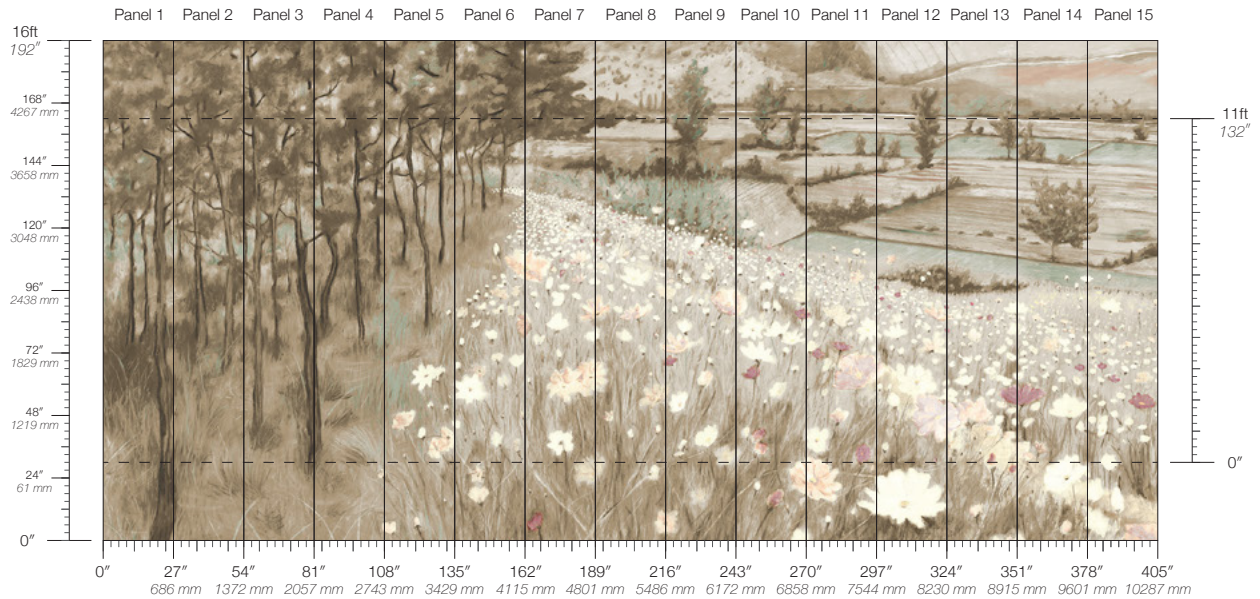

# Memoir Glimmer

Suitable for residential and some commercial projects

**COLOR**  
Glimmer

**ITEM**  
6703

**CONTENT**  
Polyester & Natural Fiber

**PANEL WIDTH**  
27" / 686 mm trimmed

**PANEL HEIGHT**  
132" / 3353 mm standard  
192" / 4877 mm extended

**REPEAT**  
Non-repeating

**STOCK**  
Made to order

**LEAD TIME**  
4 weeks to print

**MINIMUM**  
1 panel

**PRICE**  
Available upon request

**ORIGIN**  
USA

**DETAILS**  
Custom options available

**MAINTENANCE**  
Water-based cleanser

**ENVIRONMENTAL**  
FSC Certified Content  
REACH Compliant

**SPECS**  
Cellulose & Polyester Fiber  
3.62 oz per linear yard  
44.1 g per linear meter  
Fibrous surface texture

**TESTING**  
(US) ASTM E84 Adhered Class A