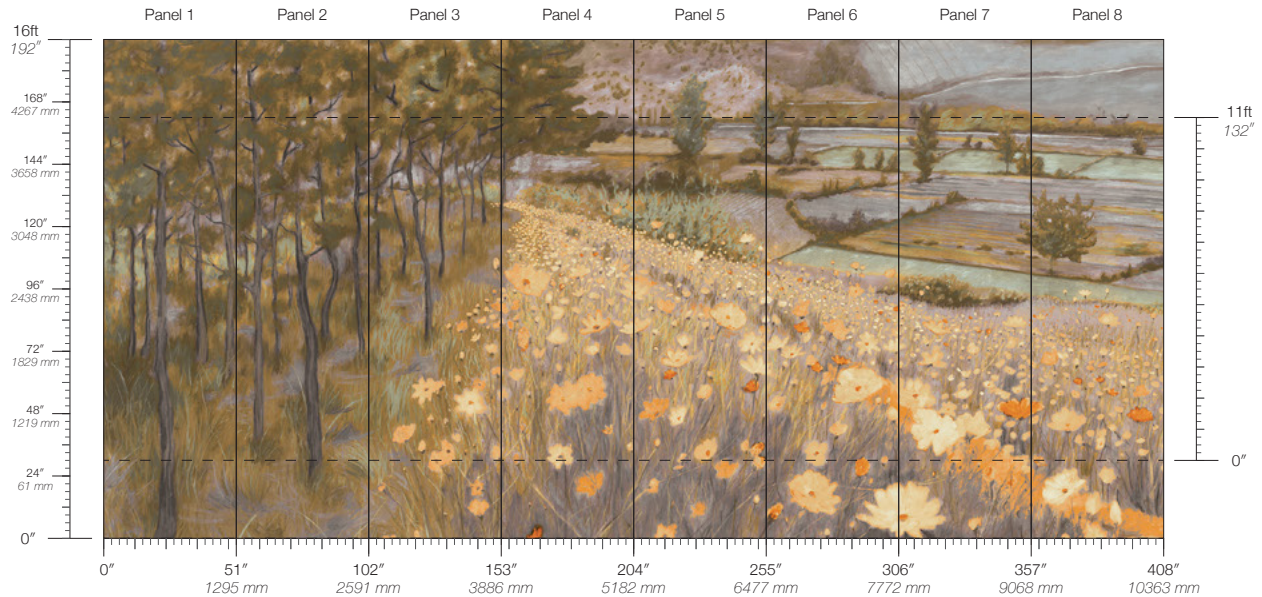

RISE

WIND

Memoir Radiant

Suitable for residential and commercial projects

COLOR
Radiant

ITEM
6744

CONTENT
Type II PVC-Free

PANEL WIDTH
51" / 1295 mm trimmed

PANEL HEIGHT
132" / 3353 mm standard
192" / 4877 mm extended

REPEAT
Non-repeating

STOCK
Made to order

LEAD TIME
4 weeks to print

MINIMUM
1 panel

PRICE
Available upon request

ORIGIN
USA

DETAILS
Custom options available

MAINTENANCE
Water-based cleanser

ENVIRONMENTAL
Recycled Content
Phthalate Free
Low VOC
HPD Available

SPECS
Polyester/Natural Fiber face
Fabric backing
14 oz per linear yard
435.2 g per linear meter
Dappled surface texture