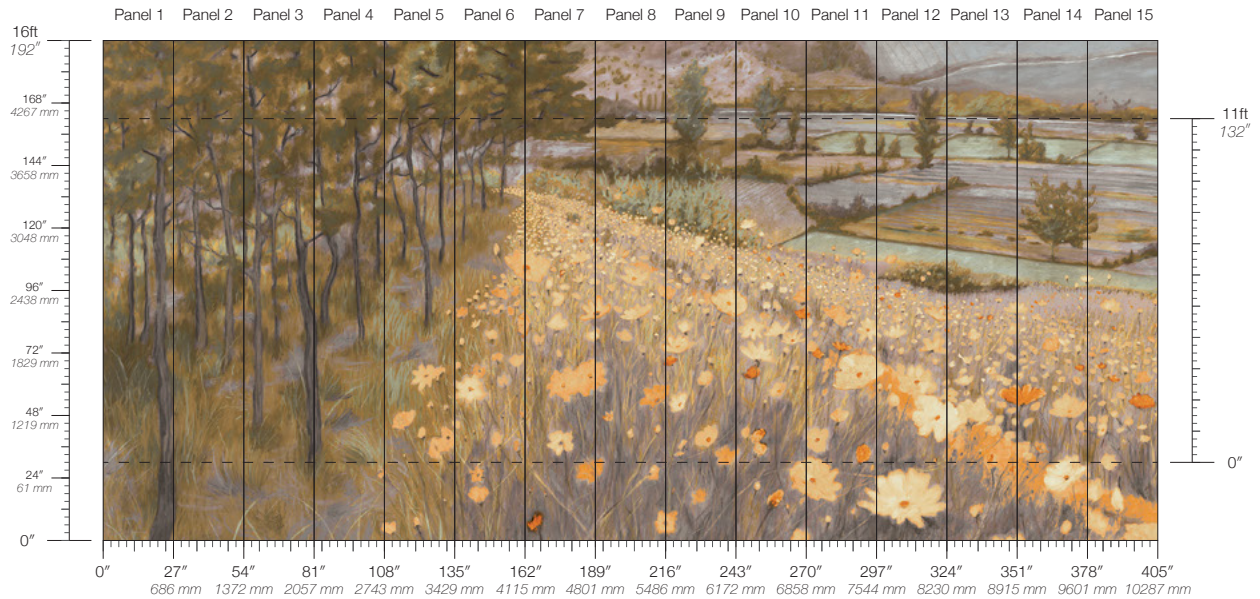

# Memoir Radiant

Suitable for residential and some commercial projects

**COLOR**  
Radiant

**ITEM**  
6704

**CONTENT**  
Polyester & Natural Fiber

**PANEL WIDTH**  
27" / 686 mm trimmed

**PANEL HEIGHT**  
132" / 3353 mm standard  
192" / 4877 mm extended