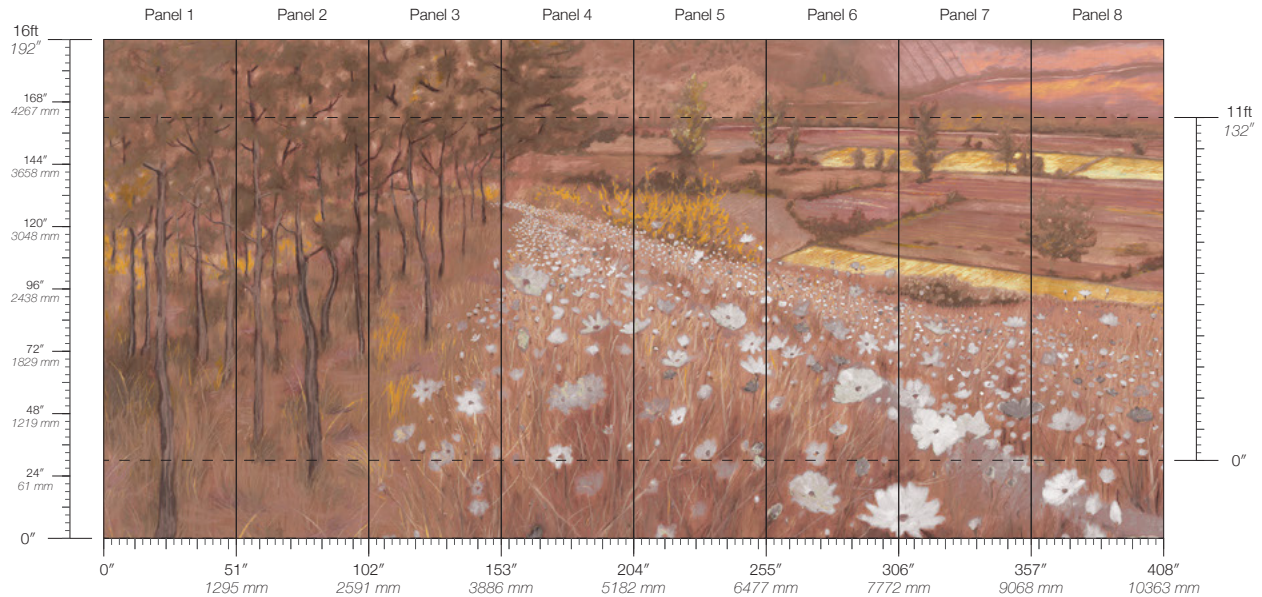

RISE

WIND

Memoir Rise

Suitable for residential and commercial projects

COLOR
Rise

ITEM
6745

CONTENT
Type II PVC-Free

PANEL WIDTH
51" / 1295 mm trimmed

PANEL HEIGHT
132" / 3353 mm standard
192" / 4877 mm extended

REPEAT
Non-repeating

STOCK
Made to order

LEAD TIME
4 weeks to print

MINIMUM
1 panel

PRICE
Available upon request

ORIGIN
USA

DETAILS
Custom options available

MAINTENANCE
Water-based cleanser

ENVIRONMENTAL
Recycled Content
Phthalate Free
Low VOC
HPD Available

SPECS
Polyester/Natural Fiber face
Fabric backing
14 oz per linear yard
435.2 g per linear meter
Dappled surface texture