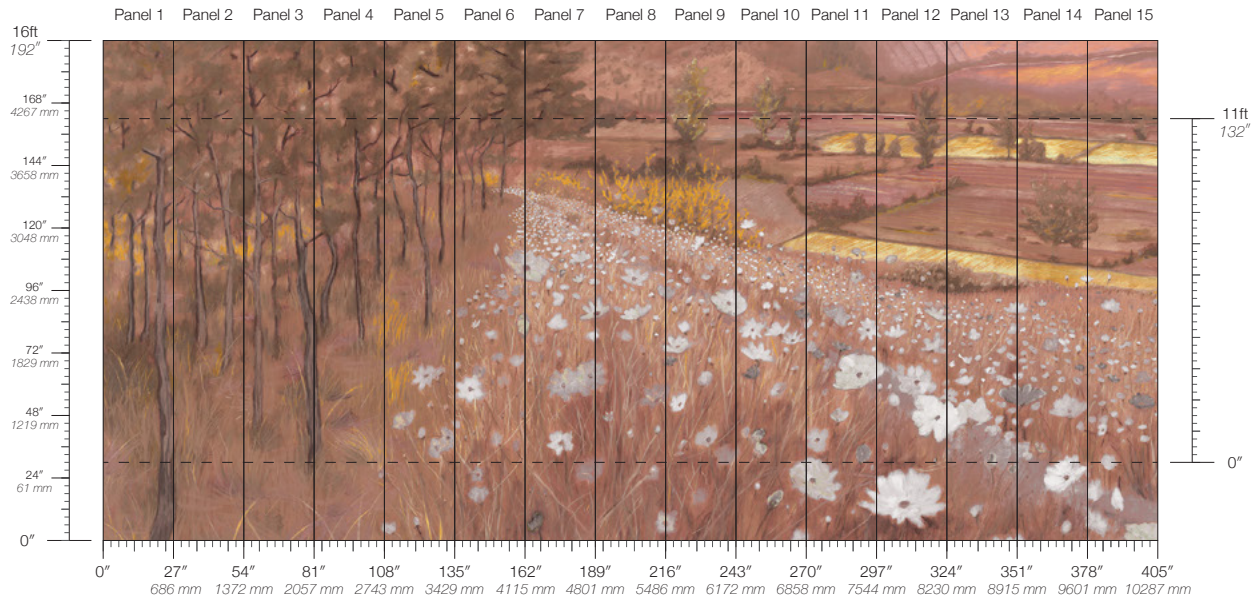

Memoir Rise

Suitable for residential and some commercial projects

COLOR

Rise

ITEM

6705

CONTENT

Polyester & Natural Fiber

PANEL WIDTH

27" / 686 mm trimmed

PANEL HEIGHT

132" / 3353 mm standard
192" / 4877 mm extended

REPEAT

Non-repeating

STOCK

Made to order

LEAD TIME

4 weeks to print

MINIMUM

1 panel

PRICE

Available upon request

ORIGIN

USA

DETAILS

Custom options available

MAINTENANCE

Water-based cleanser

ENVIRONMENTAL

FSC Certified Content
REACH Compliant

SPECS

Cellulose & Polyester Fiber
3.62 oz per linear yard
44.1 g per linear meter
Fibrous surface texture

TESTING

(US) ASTM E84 Adhered Class A

CONTACT

sales@calicowallpaper.com
+1 718 243 1705
57 Lispenard Street
New York, NY 10013 USA

DISCLAIMER

Refer to our website to see the full mural artwork. Reference the physical sample for color and texture. Panel maps represent mural artwork only.