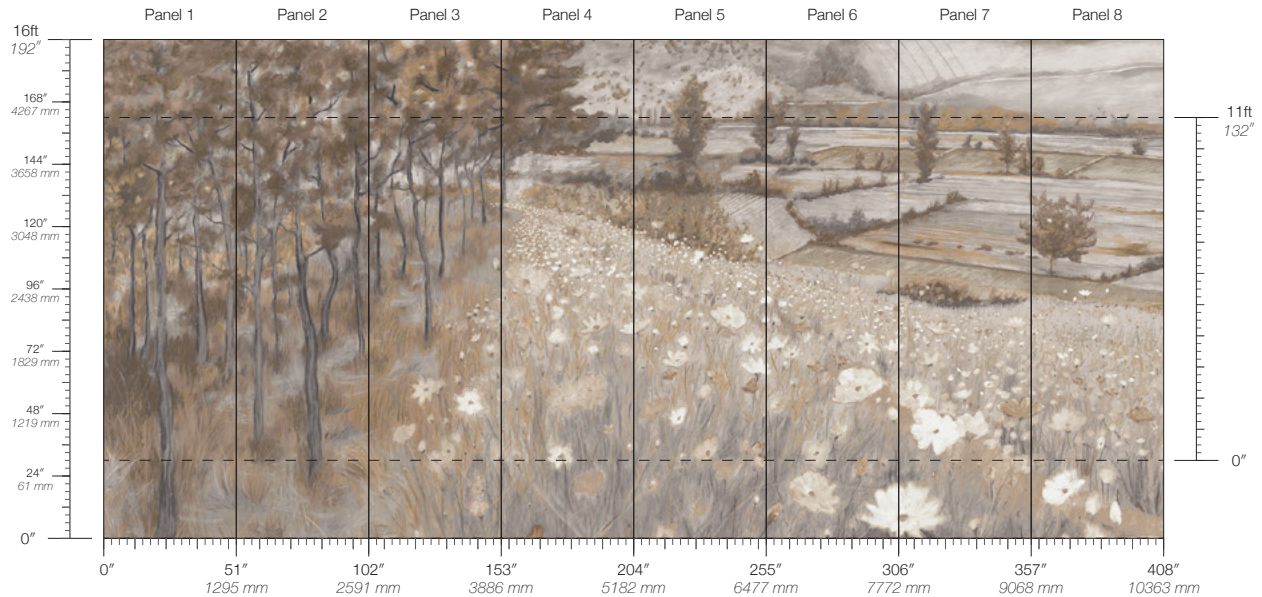

# Memoir Wind

Suitable for residential and commercial projects

**COLOR**  
Wind

**ITEM**  
6746

**CONTENT**  
Type II PVC-Free

**PANEL WIDTH**  
51" / 1295 mm trimmed

**PANEL HEIGHT**  
132" / 3353 mm standard  
192" / 4877 mm extended