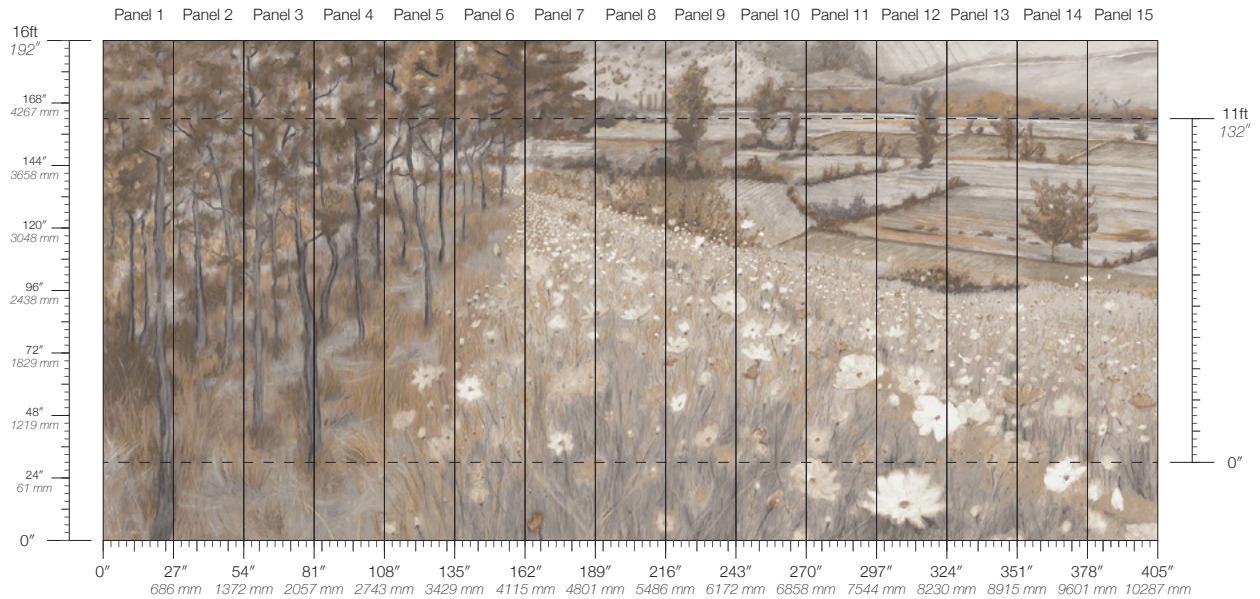

Calico

MEMOIR

Tear Sheet

Memoir is whispers of
a remembered landscape
from a faraway home

CANOPY

EXPANSE

GLIMMER

RADIANT

RISE

WIND

Memoir Wind

Suitable for residential and some commercial projects

COLOR
Wind

ITEM
6706

CONTENT
Polyester & Natural Fiber

PANEL WIDTH
27" / 686 mm trimmed

PANEL HEIGHT
132" / 3353 mm standard
192" / 4877 mm extended

REPEAT
Non-repeating

STOCK
Made to order

LEAD TIME
4 weeks to print

MINIMUM
1 panel

PRICE
Available upon request

ORIGIN
USA

DETAILS
Custom options available

MAINTENANCE
Water-based cleanser

ENVIRONMENTAL
FSC Certified Content
REACH Compliant

SPECS
Cellulose & Polyester Fiber
3.62 oz per linear yard
44.1 g per linear meter
Fibrous surface texture

TESTING
(US) ASTM E84 Adhered Class A