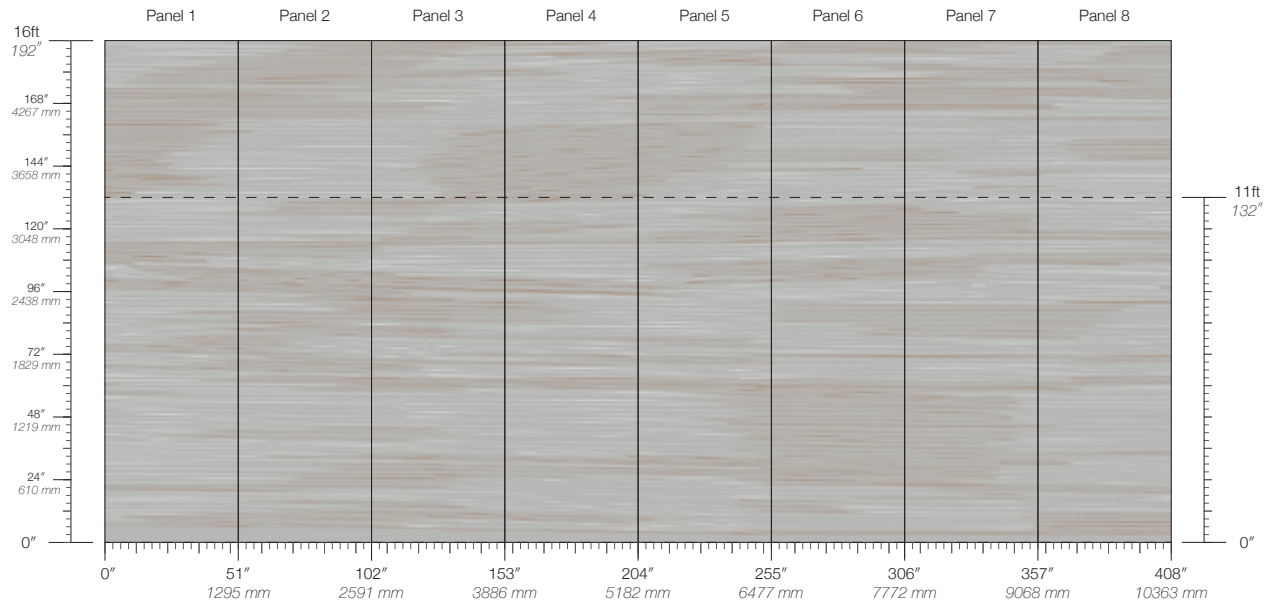

Mira & Miloš Siva

Suitable for residential and commercial projects

COLOR

Siva

STOCK

Made to order

REPEAT

Non-repeating

CONTACT

sales@calicowallpaper.com
+1 718 243 1705
57 Lispenard Street
New York, NY 10013 USA

ITEM

2106

MINIMUM

1 panel

LEAD TIME

4 weeks to print

CONTENT

Type II Vinyl

MAINTENANCE

Water-based cleanser

ORIGIN

USA

DISCLAIMER

Panel maps represent mural artwork only. Reference the physical sample for color and texture.

PANEL WIDTH

51" / 1295 mm trimmed

FLAMMABILITY

ASTM E84 Adhered Class A

DETAILS

Custom options available

PANEL HEIGHT

132" / 3353 mm standard
192" / 4877 mm extended

PRICE

Available upon request