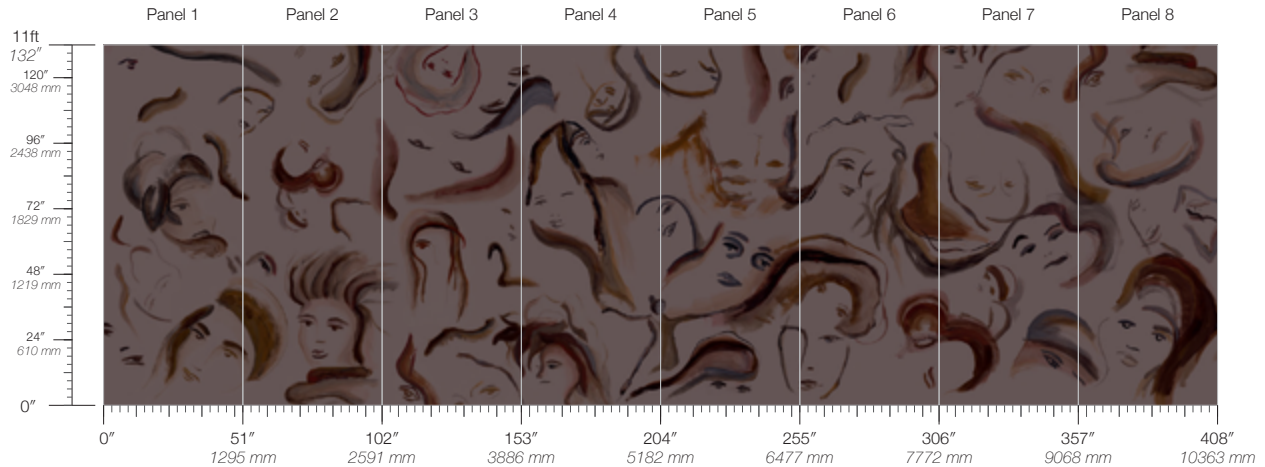

Muse Cleo

Suitable for residential and commercial projects

COLOR

Cleo

STOCK

Made to order

REPEAT

Non-repeating

CONTACT

sales@calicowallpaper.com
+1 718 243 1705
57 Lispenard Street
New York, NY 10013 USA

ITEM

2902

MINIMUM

1 panel

LEAD TIME

4 weeks to print

CONTENT

Type II Vinyl

MAINTENANCE

Water-based cleanser

ORIGIN

USA

DISCLAIMER

Panel maps represent mural artwork only. Reference the physical sample for color and texture.

PANEL WIDTH

51" / 1295 mm trimmed

FLAMMABILITY

ASTM E84 Adhered Class A

DETAILS

Custom options available

PANEL HEIGHT

132" / 3353 mm standard

ENVIRONMENTAL

Recycled Content, Phthalate Free
Low VOC, HPD Available

PRICE

Available upon request