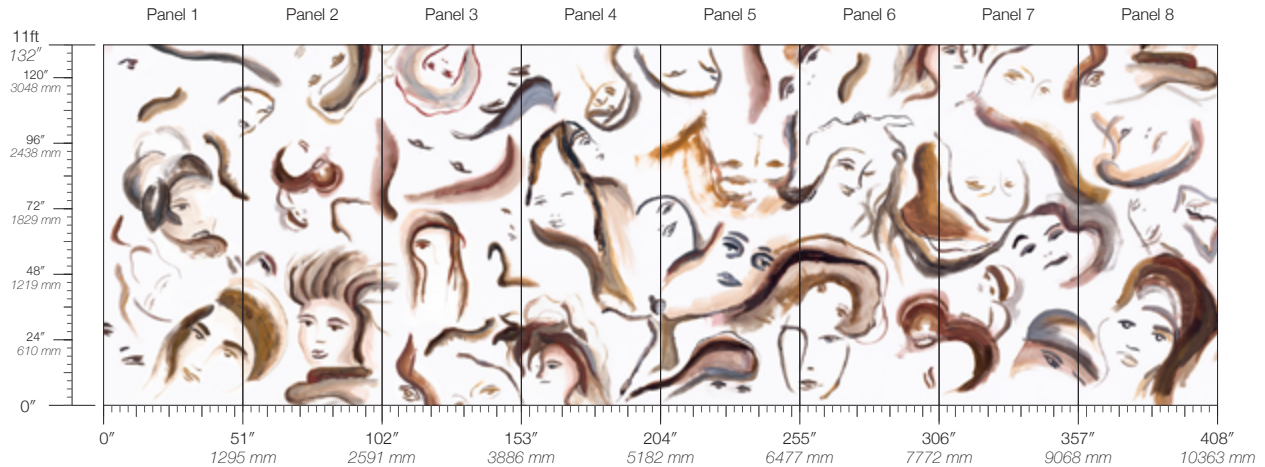

Muse Coco

Suitable for residential and commercial projects

COLOR
Coco

STOCK
Made to order

REPEAT
Non-repeating

CONTACT
sales@calicowallpaper.com
+1 718 243 1705
57 Lispenard Street
New York, NY 10013 USA

ITEM
2903

MINIMUM
1 panel

LEAD TIME
4 weeks to print

CONTENT
Type II Vinyl

MAINTENANCE
Water-based cleanser

ORIGIN
USA

DISCLAIMER
Panel maps represent mural artwork only. Reference the physical sample for color and texture.

PANEL WIDTH
51" / 1295 mm trimmed

FLAMMABILITY
ASTM E84 Adhered Class A

DETAILS
Custom options available

PANEL HEIGHT
132" / 3353 mm standard

ENVIRONMENTAL
Recycled Content, Phthalate Free
Low VOC, HPD Available

PRICE
Available upon request