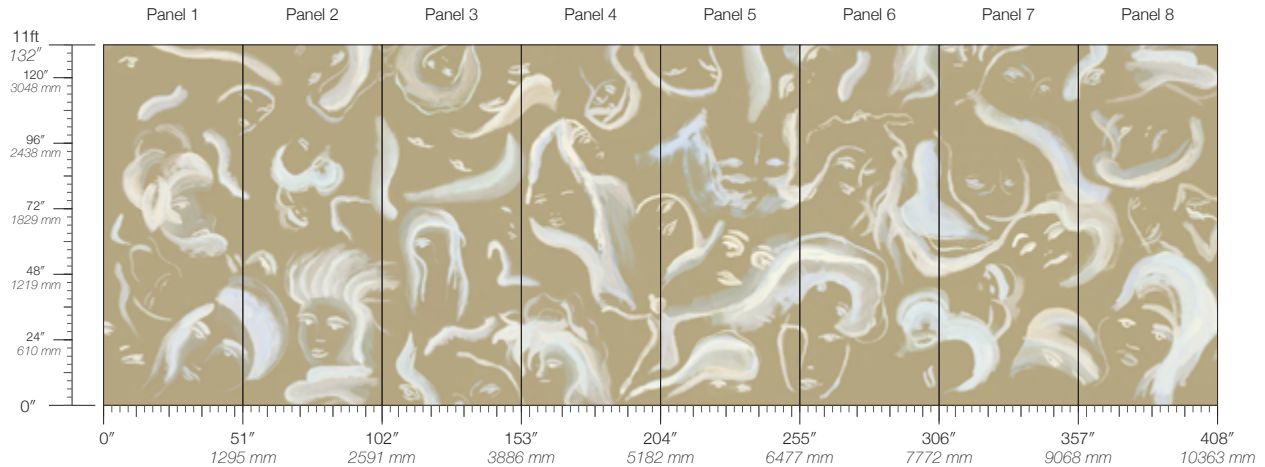

Muse Vera

Suitable for residential and commercial projects

COLOR

Vera

STOCK

Made to order

REPEAT

Non-repeating

CONTACT

sales@calicowallpaper.com
+1 718 243 1705
57 Lispenard Street
New York, NY 10013 USA

ITEM

2906

MINIMUM

1 panel

LEAD TIME

4 weeks to print

CONTENT

Type II Vinyl

MAINTENANCE

Water-based cleanser

ORIGIN

USA

DISCLAIMER

Panel maps represent mural artwork only. Reference the physical sample for color and texture.

PANEL WIDTH

51" / 1295 mm trimmed

FLAMMABILITY

ASTM E84 Adhered Class A

DETAILS

Custom options available

PANEL HEIGHT

132" / 3353 mm standard

ENVIRONMENTAL

Recycled Content, Phthalate Free
Low VOC, HPD Available

PRICE

Available upon request