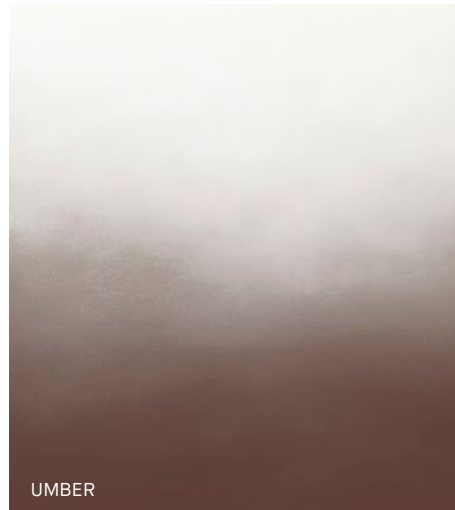

Where Sky Begins

A delicate gradient that transitions from light to saturated tones, this design evokes the tranquility of distant horizons—where sky, sea, and atmosphere blur into one. Immersive and expansive, it brings a breath of calm into any space.