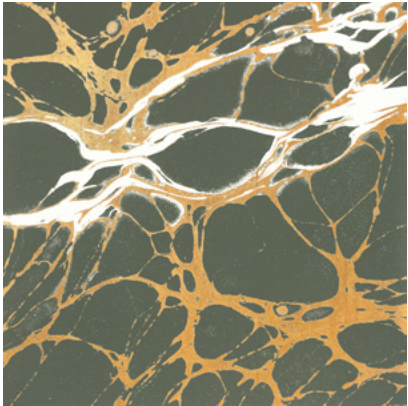

# NIGHT

Tear Sheet

Night is an exploration of the duality of darkness and light.

BRICK

COPPER

ECRU

GLAZE

INDIGO

PERIDOT

ROYAL

SLATE