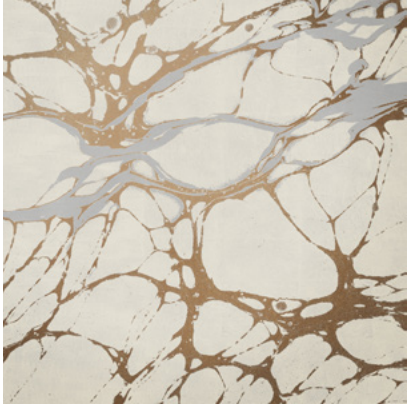

# NIGHT

Tear Sheet

Night is an exploration of the duality of darkness and light.

BRICK

COPPER

ECRU

GLAZE

INDIGO

PERIDOT

ROYAL

SLATE