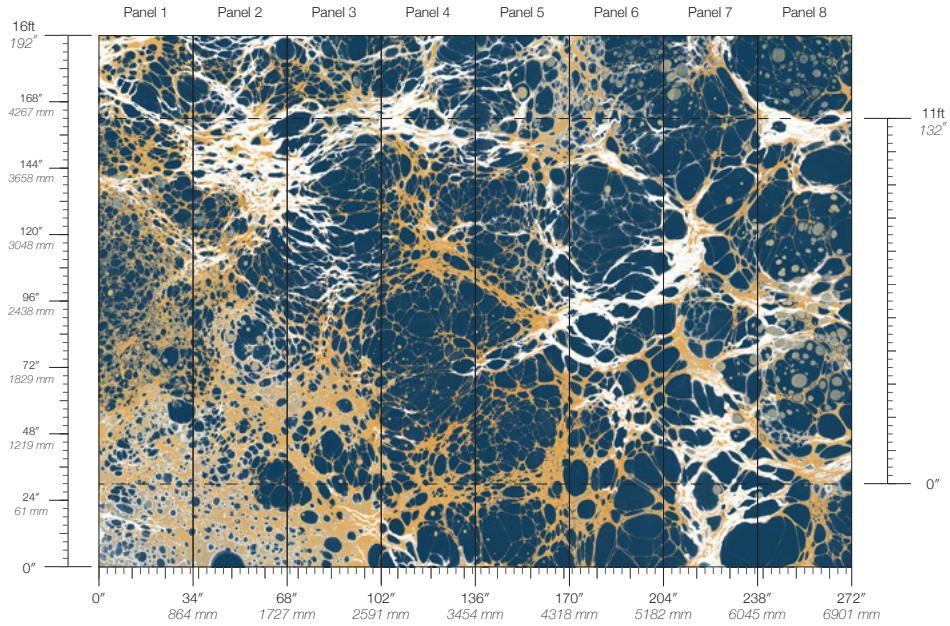

Night Indigo

Suitable for residential and some commercial projects

COLOR
Indigo

STOCK
Made to order

REPEAT
Non-repeating

CONTACT
sales@calicowallpaper.com
+1 718 243 1705
57 Lispenard Street
New York, NY 10013 USA

ITEM
1602

MINIMUM
1 panel

LEAD TIME
4 weeks to print

CONTENT
Dutch Metal Leaf

MAINTENANCE
Water-based cleanser

ORIGIN
USA

DISCLAIMER
Panel maps represent mural artwork only. Reference the physical sample for color and texture.

PANEL WIDTH
34" / 864 mm trimmed

FLAMMABILITY
ASTM E84 Adhered Class A

DETAILS
Custom options available

PANEL HEIGHT
132" / 3353 mm standard
192" / 4877 mm extended

ENVIRONMENTAL
Formaldehyde Free,
Heavy Metal Free

PRICE
Available upon request