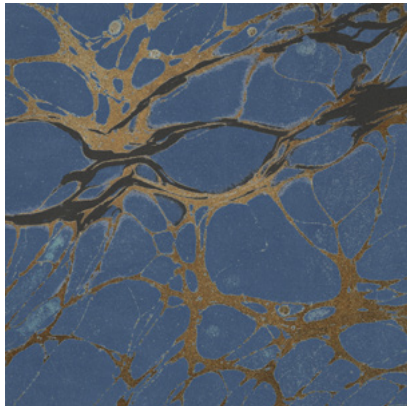

# NIGHT

Tear Sheet

Night is an exploration of the duality of darkness and light.

BRICK

COPPER

ECRU

GLAZE

INDIGO

PERIDOT

ROYAL

SLATE