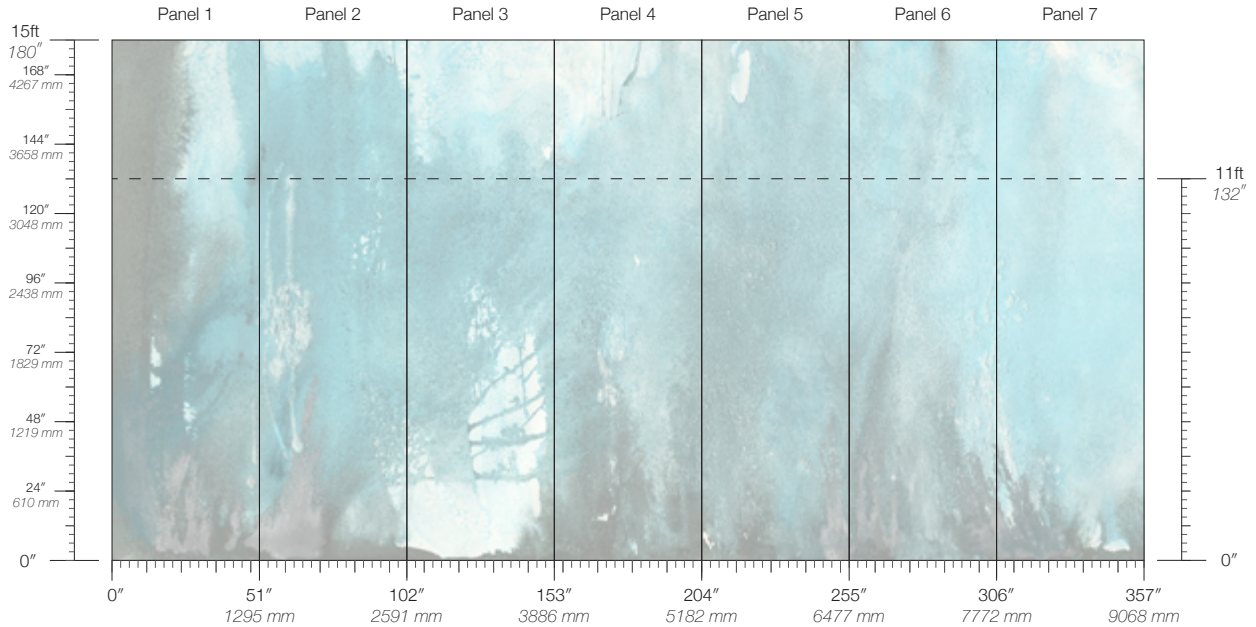

Oceania Shoal

Suitable for residential and commercial projects

COLOR
Shoal

STOCK
Made to order

REPEAT
Non-repeating

CONTACT
sales@calicowallpaper.com
+1 718 243 1705
57 Lispenard Street
New York, NY 10013 USA

ITEM
2804

MINIMUM
1 panel

LEAD TIME
4 weeks to print

CONTENT
Type II Vinyl

MAINTENANCE
Water-based cleanser

ORIGIN
USA

DISCLAIMER
Panel maps represent mural artwork only. Reference the physical sample for color and texture.

PANEL WIDTH
51" / 1295 mm trimmed

FLAMMABILITY
ASTM E84 Adhered Class A

DETAILS
Custom options available

PANEL HEIGHT
132" / 3353 mm standard
180" / 4572 mm standard

ENVIRONMENTAL
Recycled Content, Phthalate Free
Low VOC, HPD Available

PRICE
Available upon request