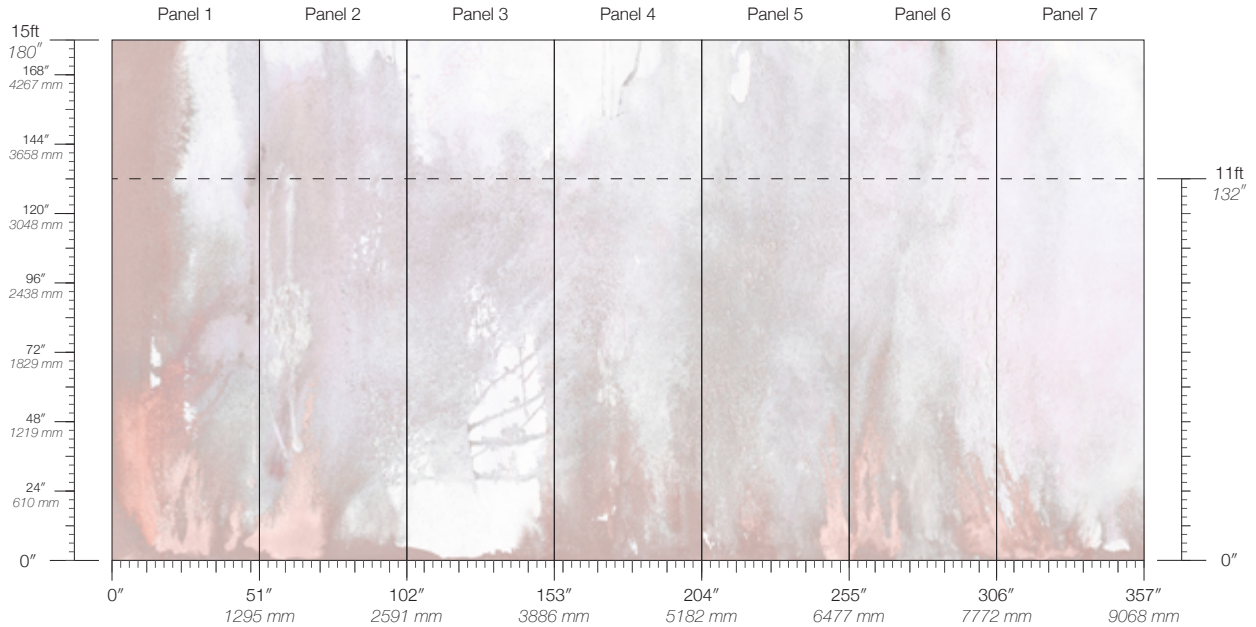

Oceania Venus

Suitable for residential and commercial projects

COLOR
Venus

STOCK
Made to order

REPEAT
Non-repeating

CONTACT
sales@calicowallpaper.com
+1 718 243 1705
57 Lispenard Street
New York, NY 10013 USA

ITEM
2806

MINIMUM
1 panel

LEAD TIME
4 weeks to print

CONTENT
Type II Vinyl

MAINTENANCE
Water-based cleanser

ORIGIN
USA

DISCLAIMER
Panel maps represent mural artwork only. Reference the physical sample for color and texture.

PANEL WIDTH
51" / 1295 mm trimmed

FLAMMABILITY
ASTM E84 Adhered Class A

DETAILS
Custom options available

PANEL HEIGHT
132" / 3353 mm standard
180" / 4572 mm standard

ENVIRONMENTAL
Recycled Content, Phthalate Free
Low VOC, HPD Available

PRICE
Available upon request