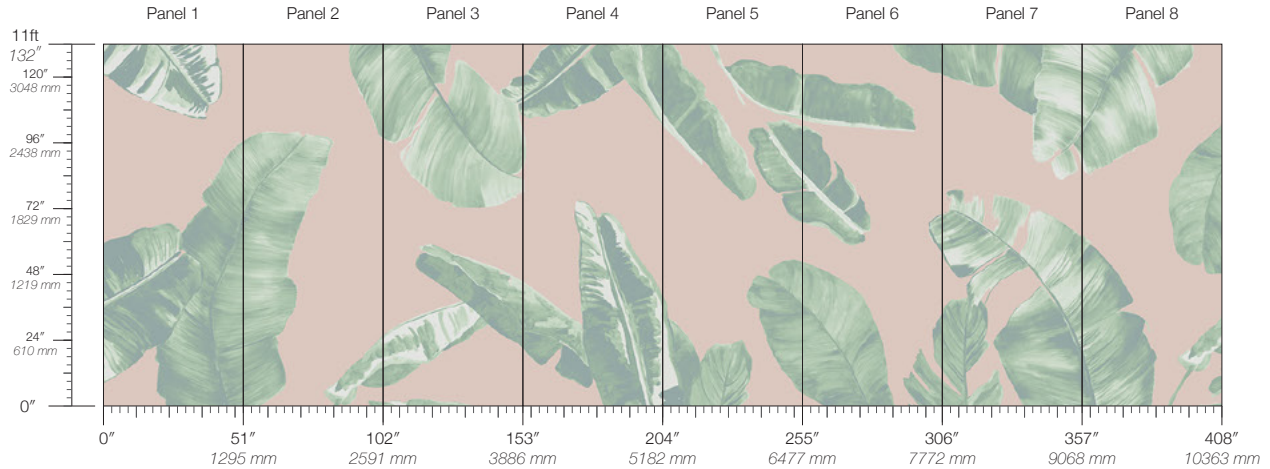

STEM

TROPIC

VIRIDIAN

# Paradiso Tropic

Suitable for residential and commercial projects

**COLOR**  
Tropic

**ITEM**  
3807

**CONTENT**  
Type II PVC-Free

**PANEL WIDTH**  
51" / 1295 mm trimmed

**PANEL HEIGHT**  
132" / 3353 mm standard