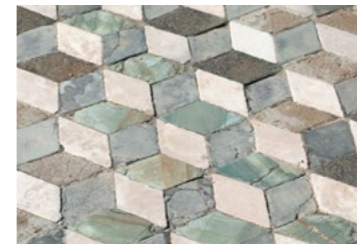

Ref. B00636 Non Woven / Vinyl

Straight Match

Rapport: 50 cm / 19,7"

Roll Size: 0,50 x 10 mts / 19,68" x 11 yd

The oil presses *torcularia* used in Pompeii with large stone weights extracted the oil, or liquid gold, efficiently for storage in amphorae.

Pavimentum

Puzzles of marble extracted from quarries in the different corners of the Empire.